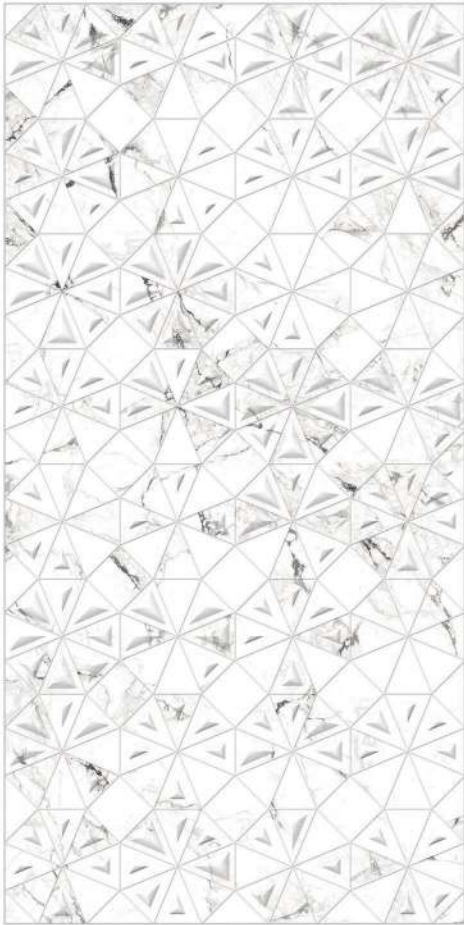

Pashtan Grey

600x1200mm
Matt

03 Random

Capsule Grace Mashroom

600x600mm
Matt

04 Random

Vento Montana White Prism

600x1200mm
DG Matt