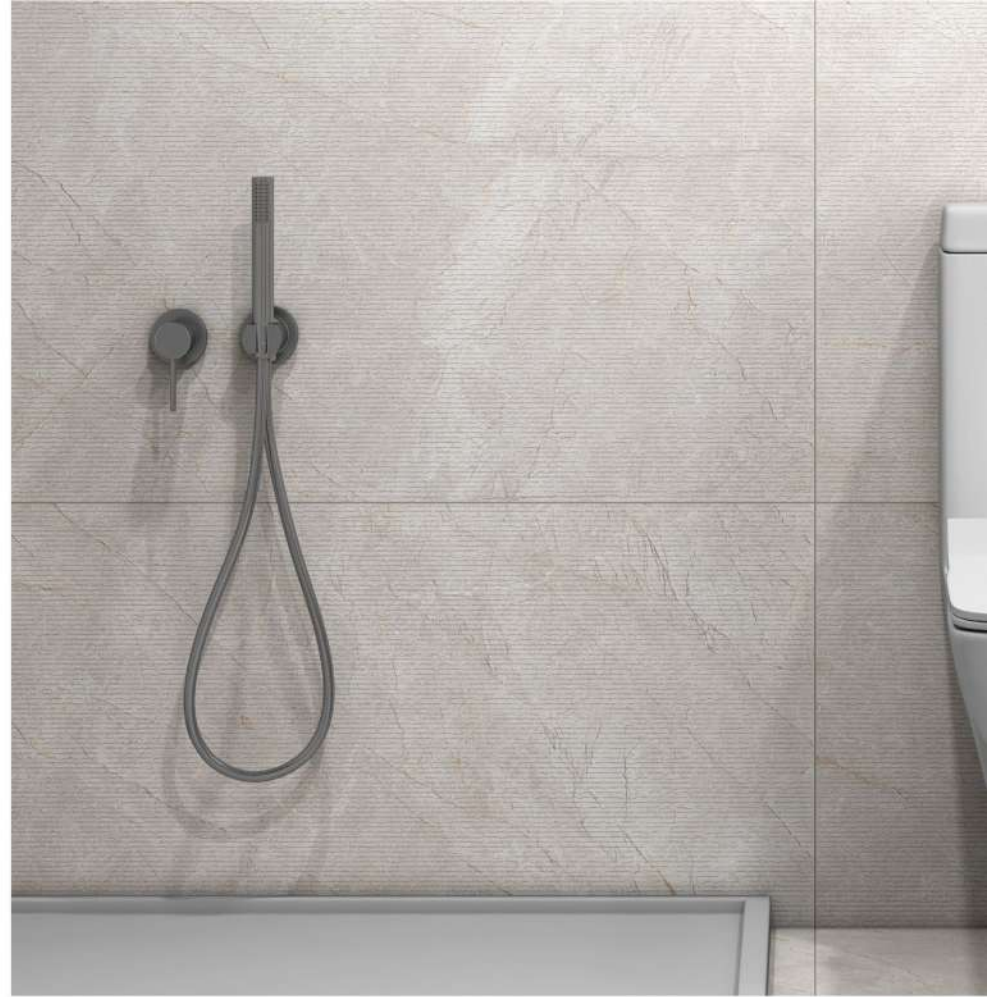

08 Random

Slonwood Brown

600x1200mm
Satin Punch

04 Random

spenzaceramics.com

TOUCH FOR 360° VIEW

TEXTURA
ULTIMATE MATT SURFACE

Vento Symphony