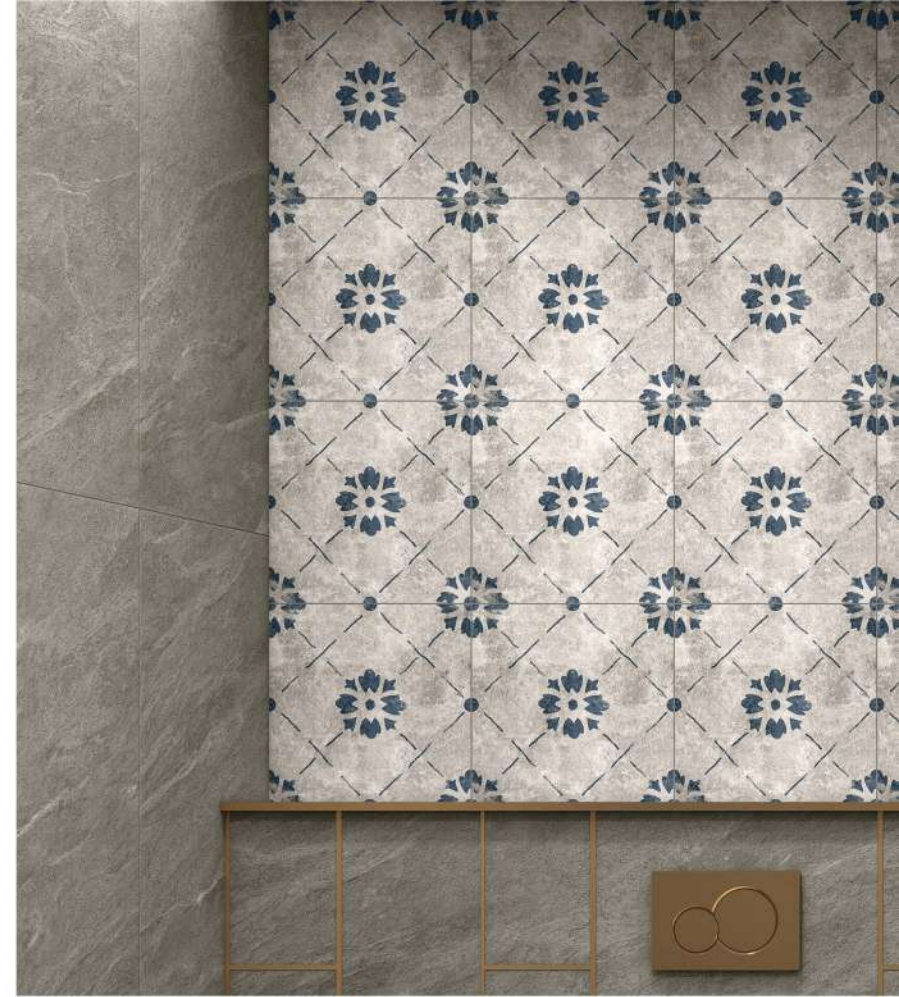

TOUCH FOR 360° VIEW

TEXTURA
ULTIMATE MATT SURFACE

Ghr Fenix Verday

800x1600mm
GHR

04 Random

Bruma Silver

300x300mm
Matt

01 Random