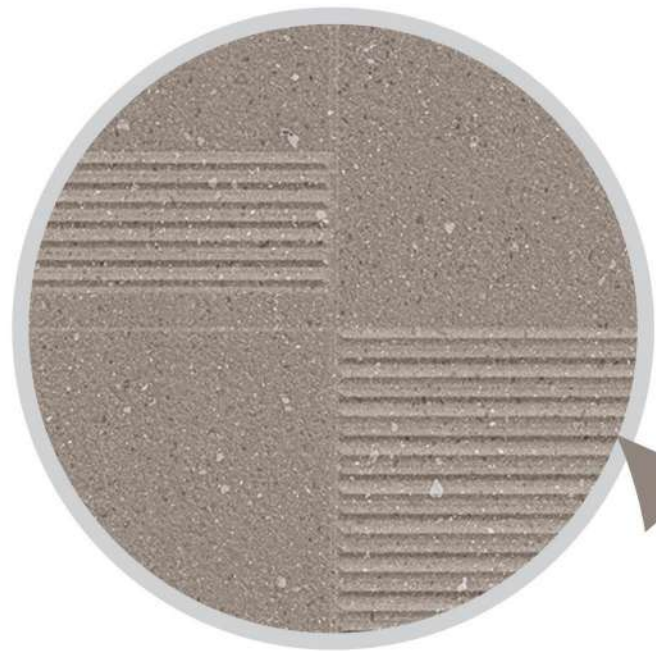

**STONE TERRA
NUT SCALA**
RANDOM 2

FINISH
GT+PUNCH