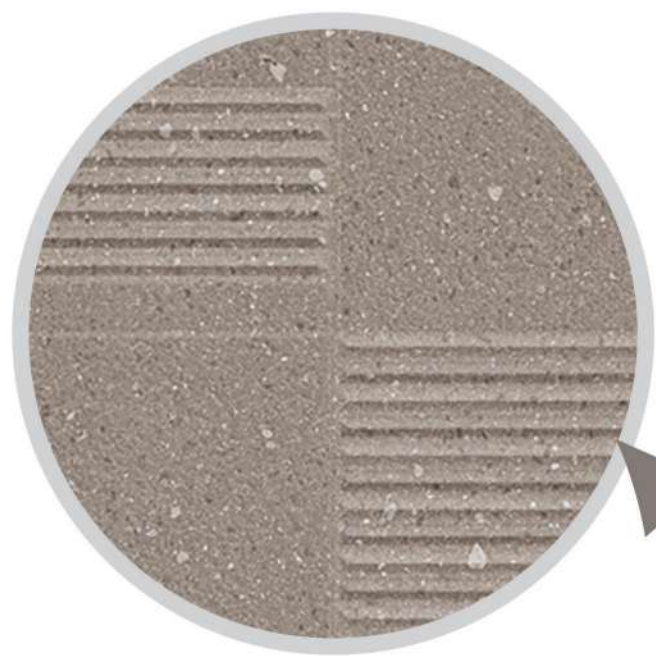

**STONE TERRA
NUT SCALA**
RANDOM 2

FINISH
GT+PUNCH