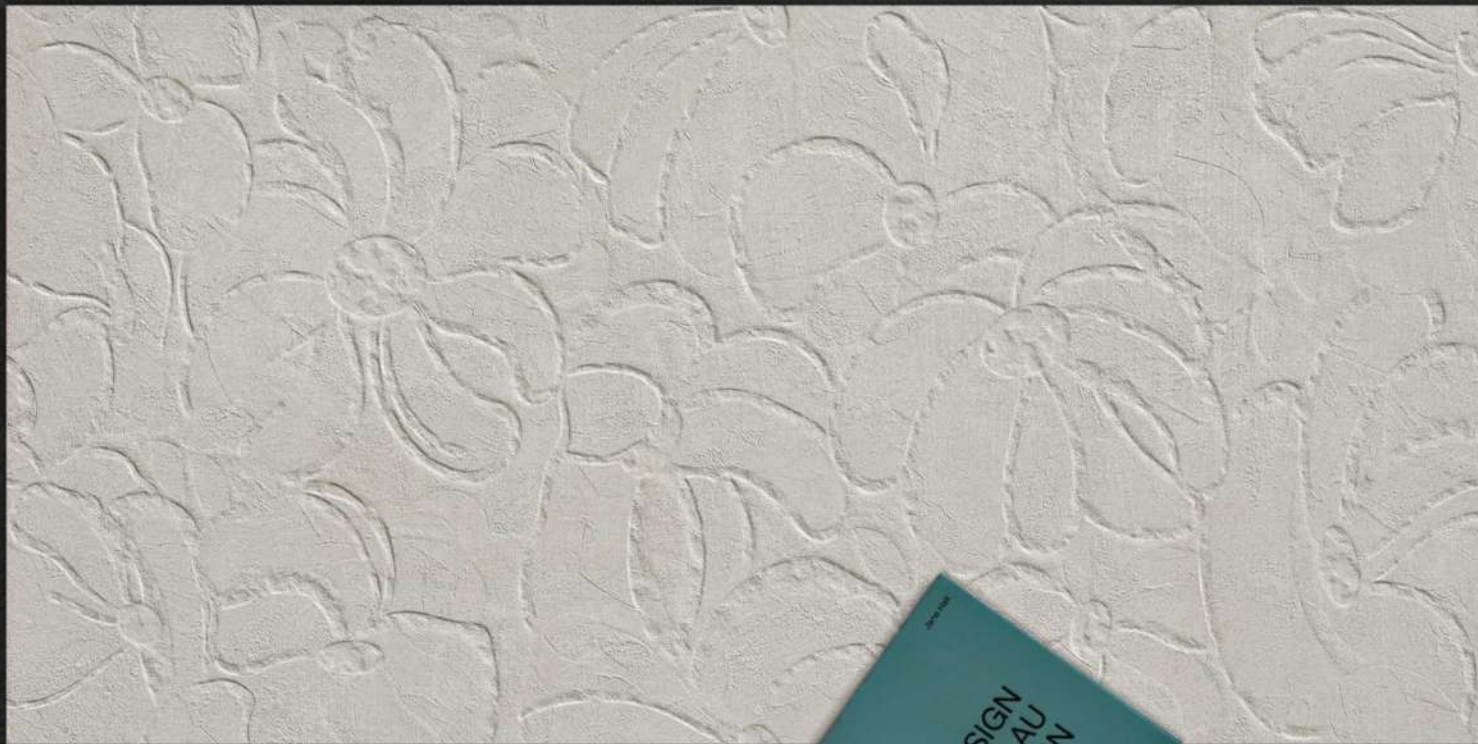

PARQUET

COLLECTION