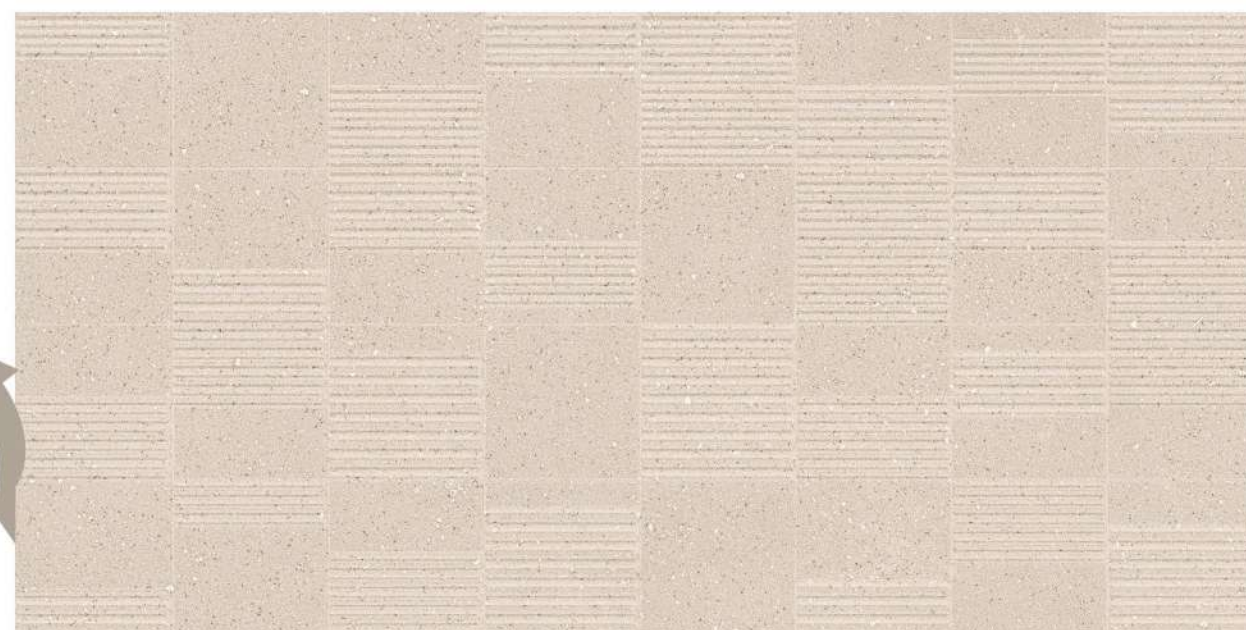

**STONE TERRA
BEIGE SCALA**
RANDOM 2

FINISH
GT+PUNCH