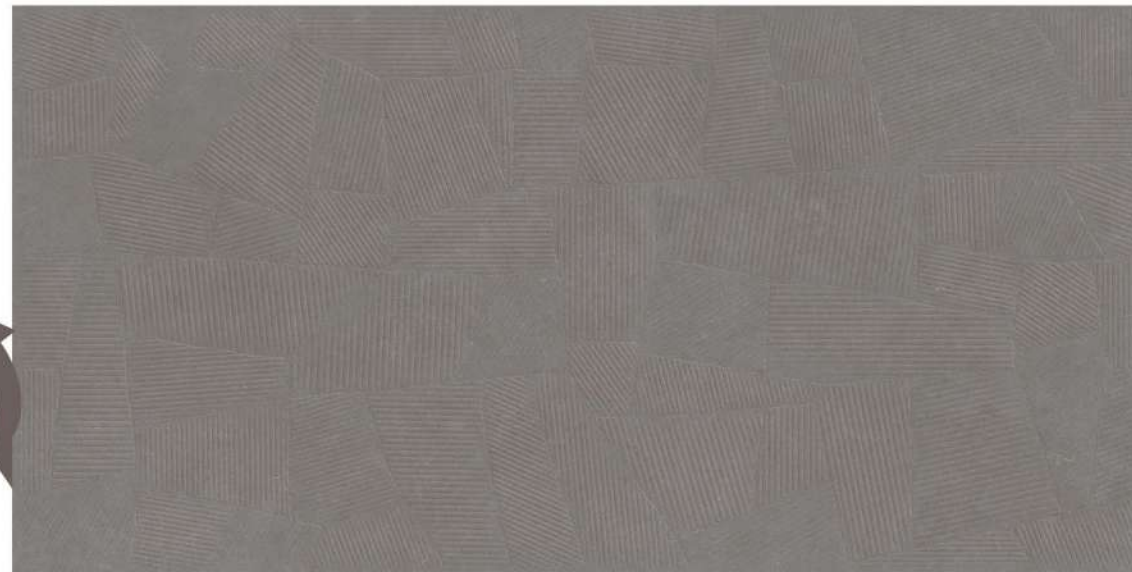

**VISTA
GREY DECOR**
RANDOM 4