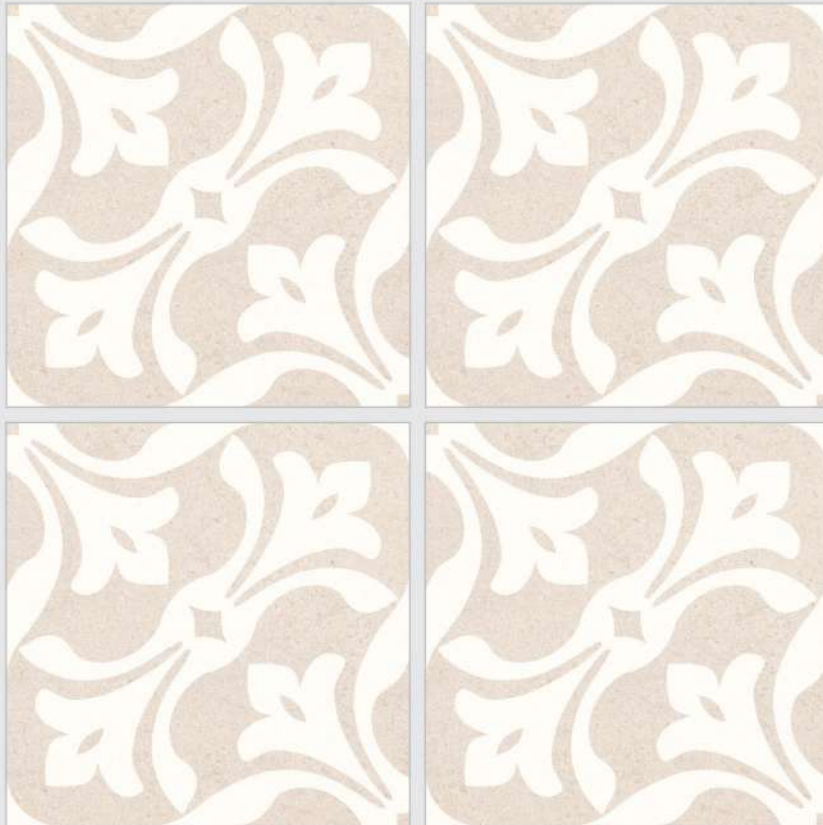

RIVERMIST

Size
300x300mm

Finish
Matt

Random
01

FULLBODY

Scan
For 360°