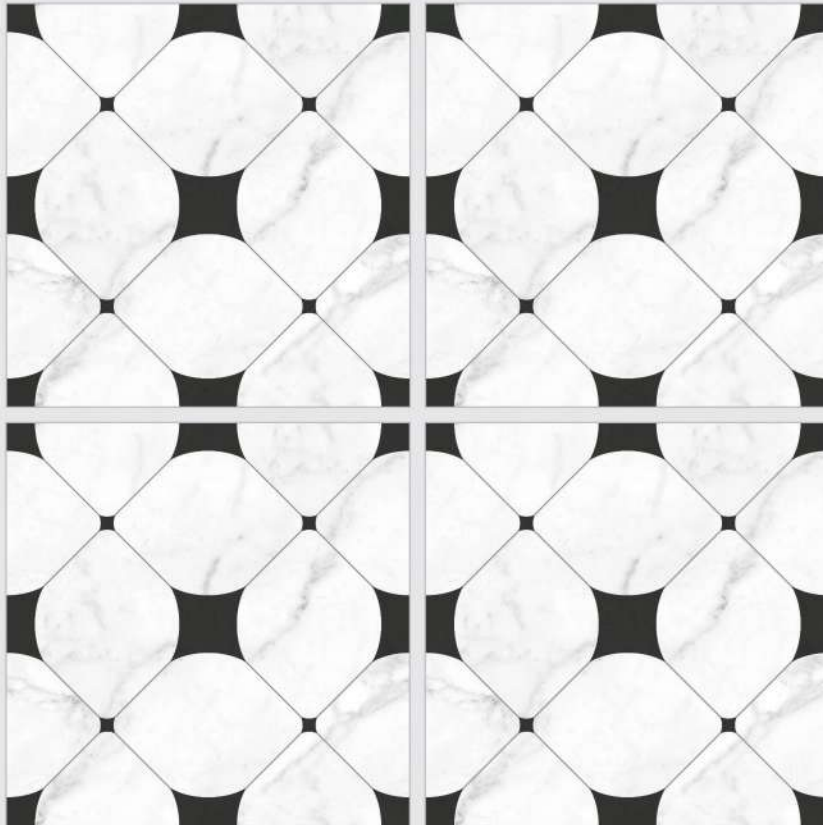

GREYBEL

Size
300x300mm

Finish
Matt

Random
01

FULLBODY

Scan
For 360°