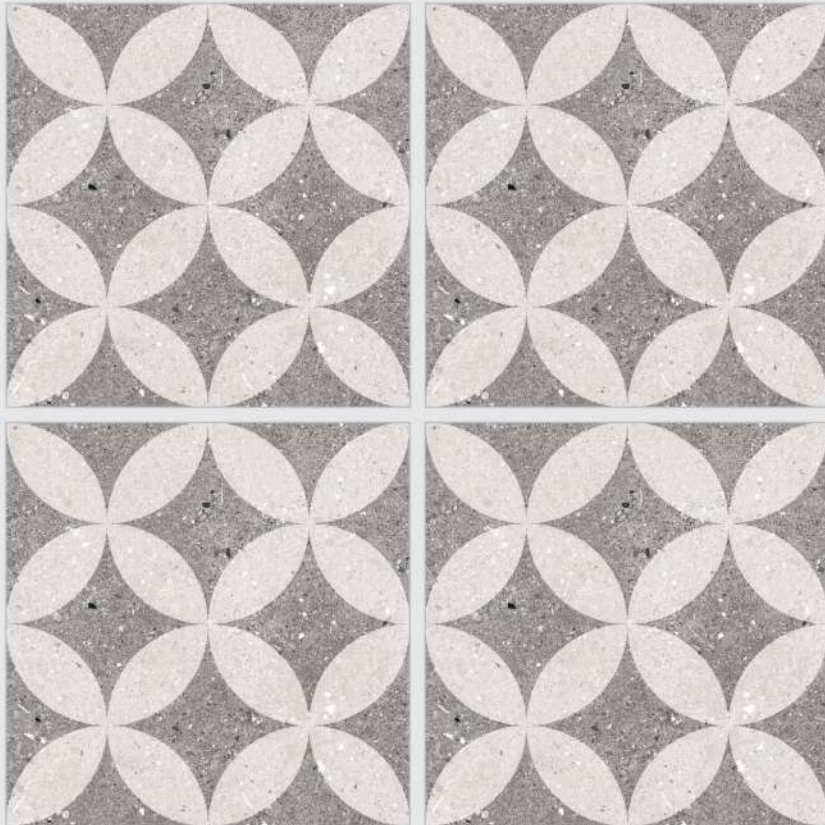

GRET STON

Size
300x300mm

Finish
Matt

Random
01

FULLBODY

Scan
For 360°