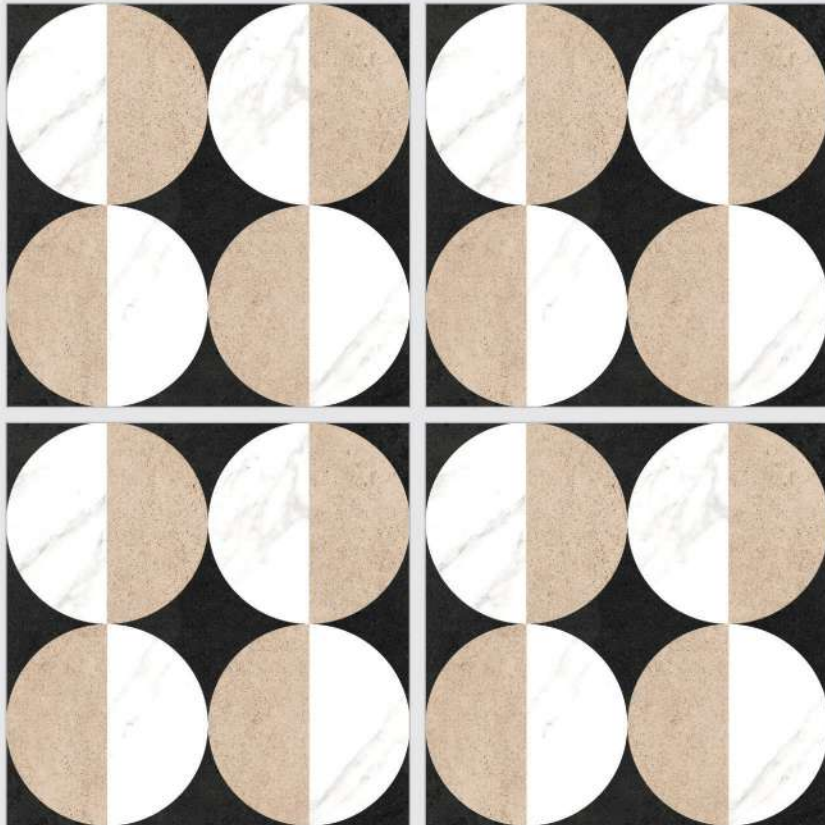

EARTH ROOT

Size
300x300mm

Finish
Matt

Random
01

FULLBODY

Scan
For 360°