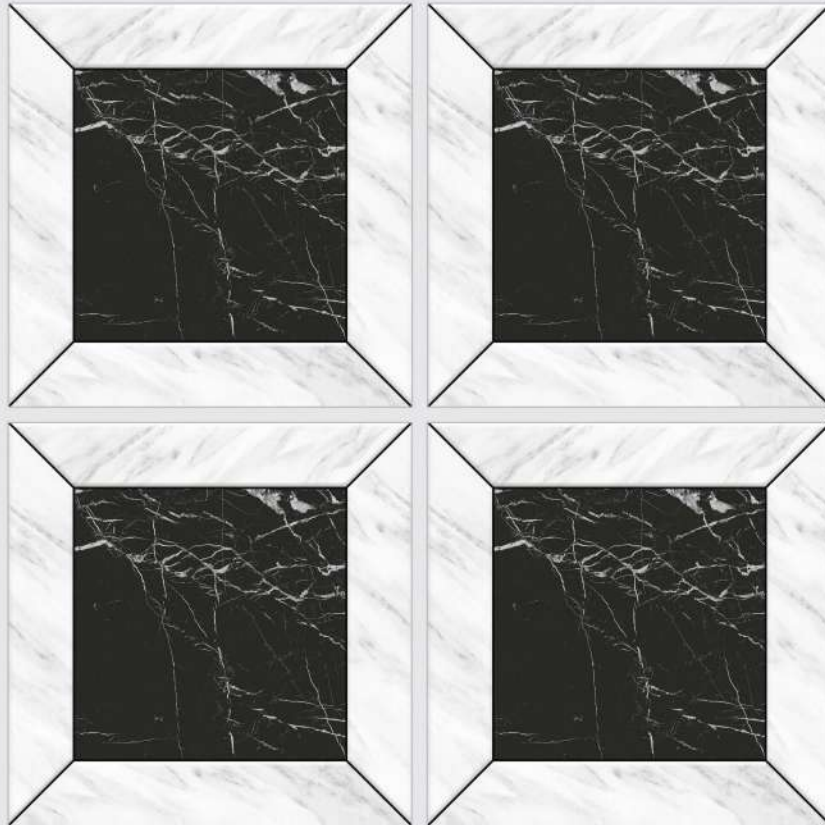

CUBIC BLACK

Size
300x300mm

Finish
Matt

Random
01

FULLBODY

Scan
For 360°