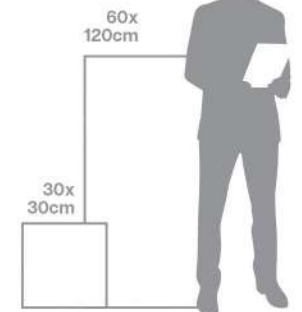

# 2 Sizes

## Diverse Sizes Options

To make every space feel spacious and lively, these surfaces come in two different dimensions. The patterned tile has a 300x300mm size, offering a perfect balance between aesthetic appeal and practical functionality. The 600x1200 size creates a modern, luxurious aesthetic by minimizing grout lines for a seamless, continuous look that makes spaces feel larger.

## GREYBEL

Size  
300x300mm

Finish  
Matt

Random  
01

**FULLBODY**

Scan  
For 360°

This tile is not in Pattern Kraft collection but only for illustrative purpose to match