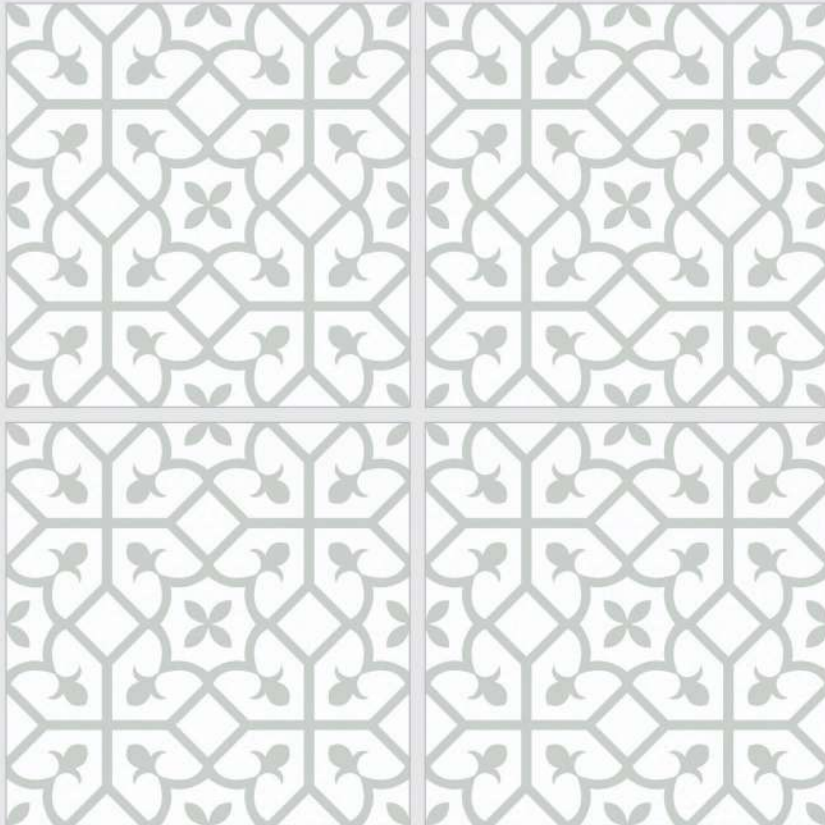

GLIDE

Size
300x300mm

Finish
Matt

Random
01

FULLBODY

Scan
For 360°