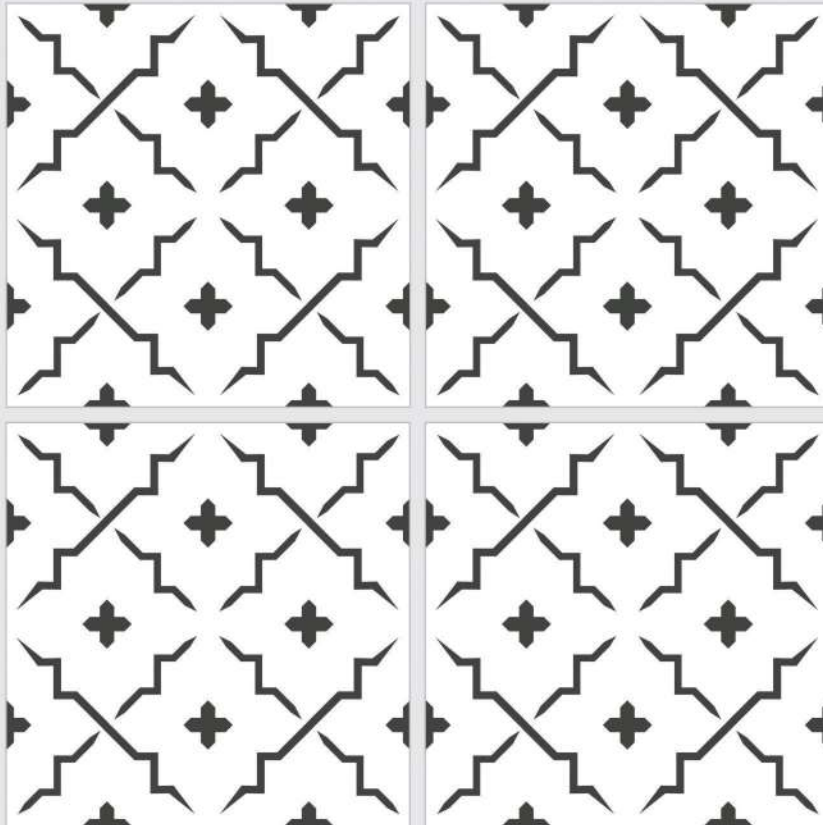

REVOX NERO

Size
300x300mm

Finish
Matt

Random
01

FULLBODY

Scan
For 360°