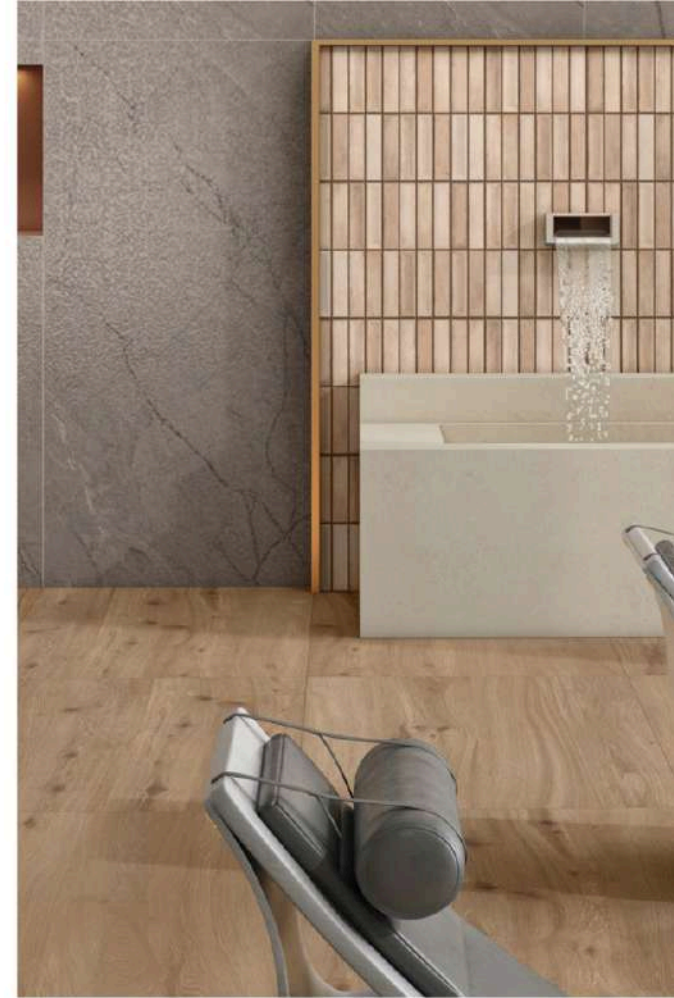

600x600mm
Matt

04 Random

G Arcos Olive

300x300mm
Glue

02 Random

spenzaceramics.com

TOUCH FOR 360° VIEW

TEXTURA
ULTIMATE MATT SURFACE