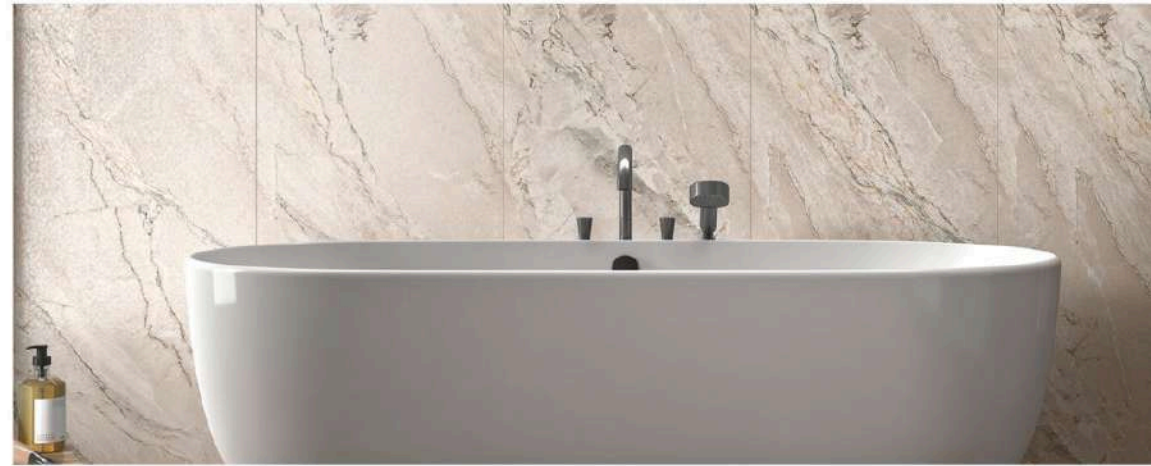

TOUCH FOR 360° VIEW

TEXTURA
ULTIMATE MATT SURFACE

LP Amul Crema

600x1200mm
Lapato

05 Random

Metallo Copper

600x1200mm
Mettalico

04 Random