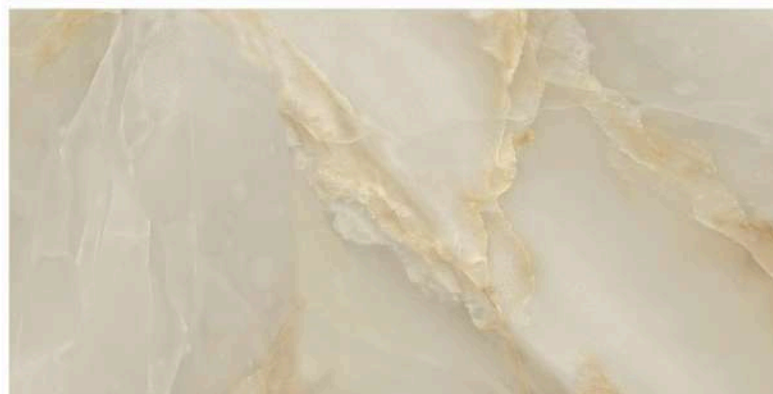

### Loft Gold

600x600mm  
Matt

01 Random

SECRET BARRIO

Secret Barrio

**Artezo Juri Leaf**

600x1200mm  
DG+Carving

**05** Random