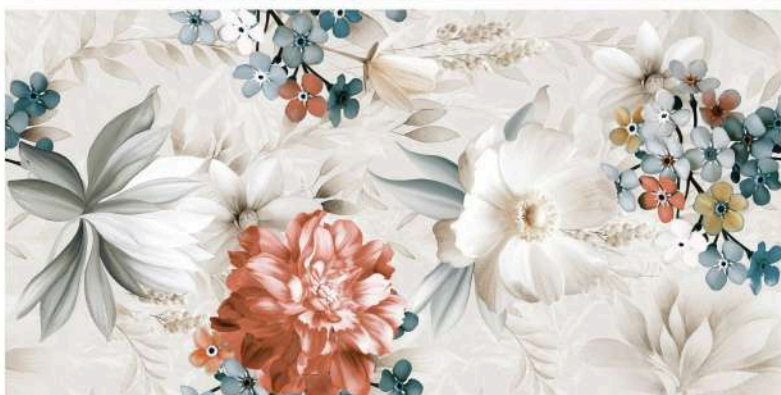

600x1200mm  
Carving

01 Random

**Tc Black  
Frame Tc Black**

600x1200mm  
Matt

**402 Ivory Flower**

600x1200mm  
DG+Carving

**02** Random

**A**