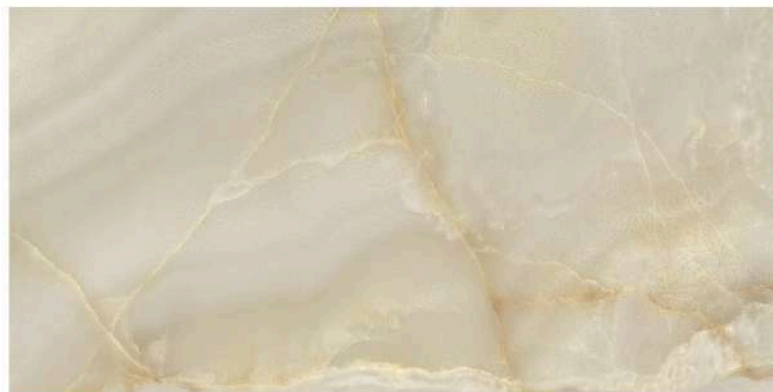

### Loft Gold

600x600mm  
Matt

01 Random

SECRET BARRIO

Secret Barrio

**Artezo Juri Leaf**

600x1200mm  
DG+Carving

**05** Random