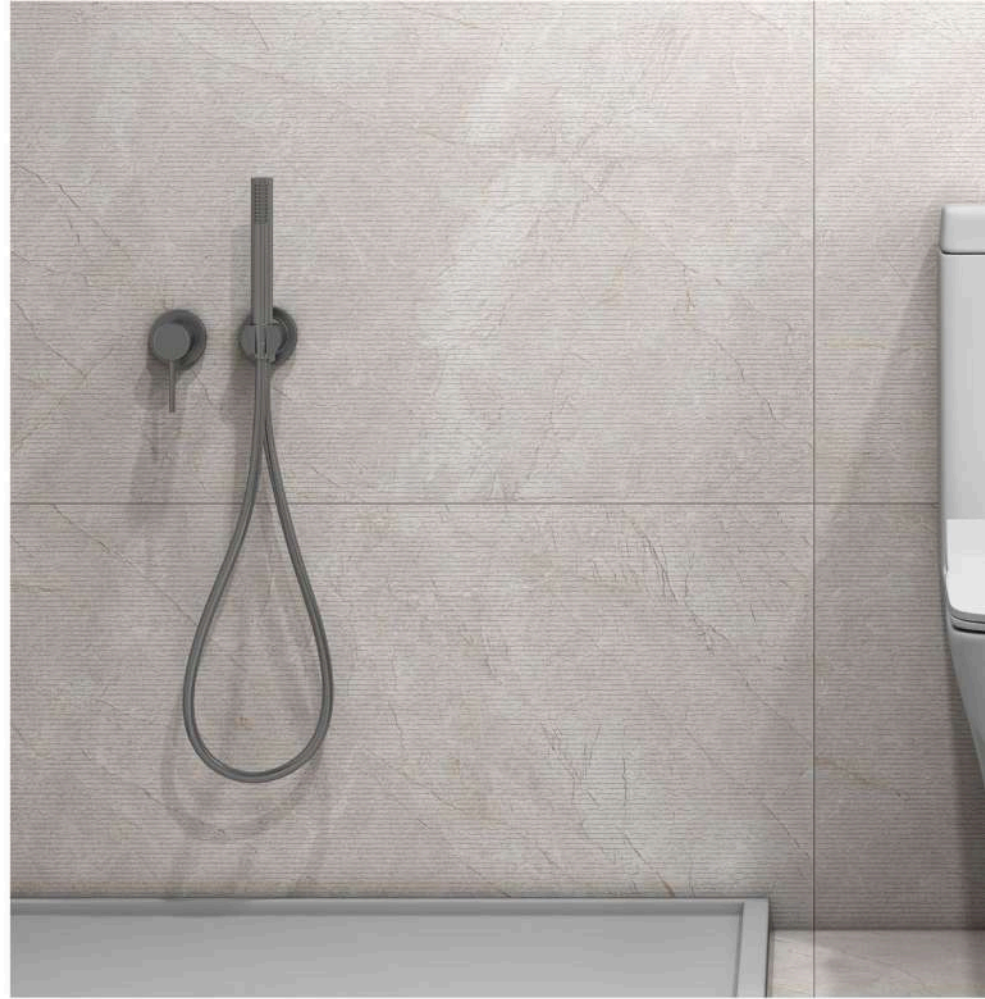

04 Random

TOUCH FOR 360° VIEW

spenzaceramics.com

TEXTURA
ULTIMATE MATT SURFACE

Vento Symphony

600x1200mm
DG Matt

09 Random

Vento Symphony Punch