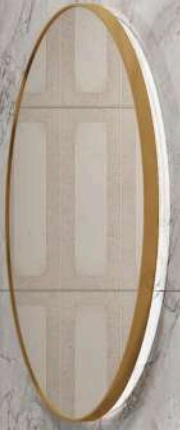

Loft Grafite

600x600mm
Matt

04 Random

Simon Afyon

300x600mm
Satin Punch

04 Random

Vento Casa

600x1200mm
DG Matt