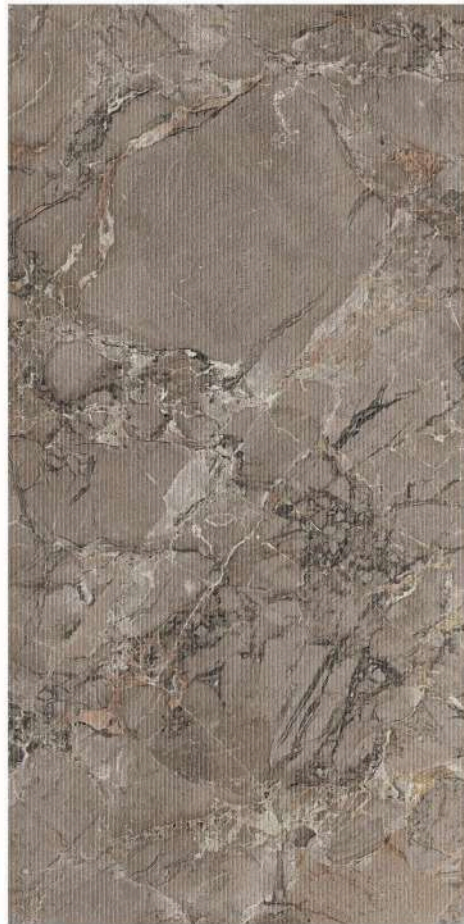

04 Random

spenzaceramics.com

TOUCH FOR 360° VIEW

TEXTURA
ULTIMATE MATT SURFACE

Crop Sidney

600x1200mm
DG Matt

09 Random

Crop Sidney Punch