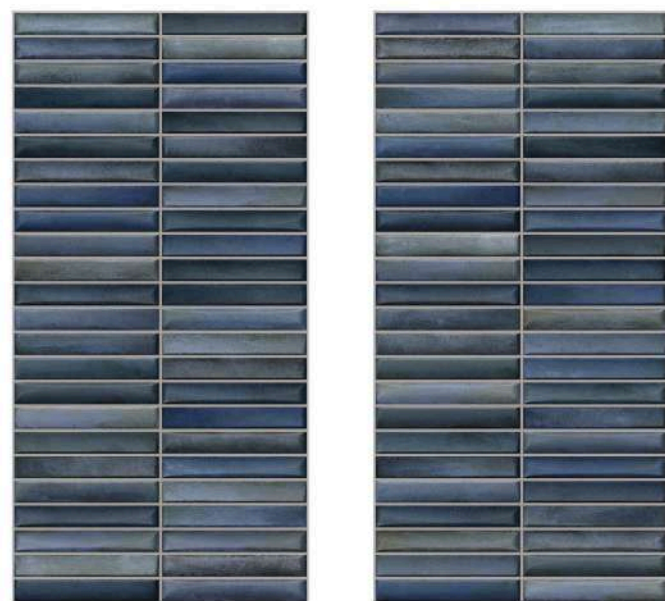

[Matt Glue]
[Random 02]

[Size]
[300x600mm]

LEO AZURE