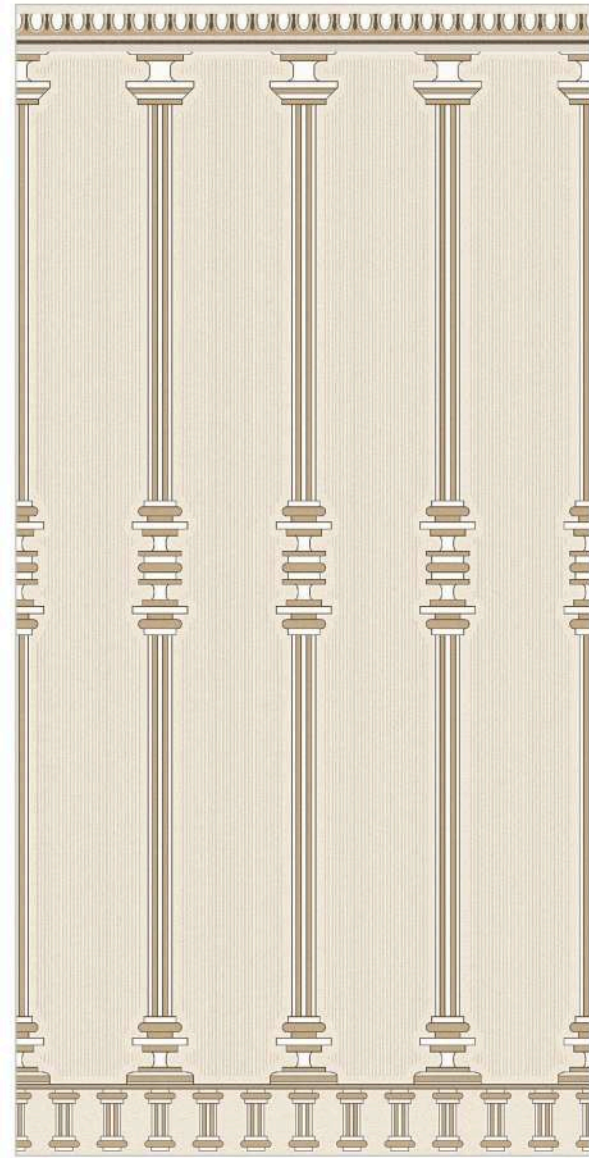

MAX CROP BEIGE 2

[Double Digital]

[Random 02]