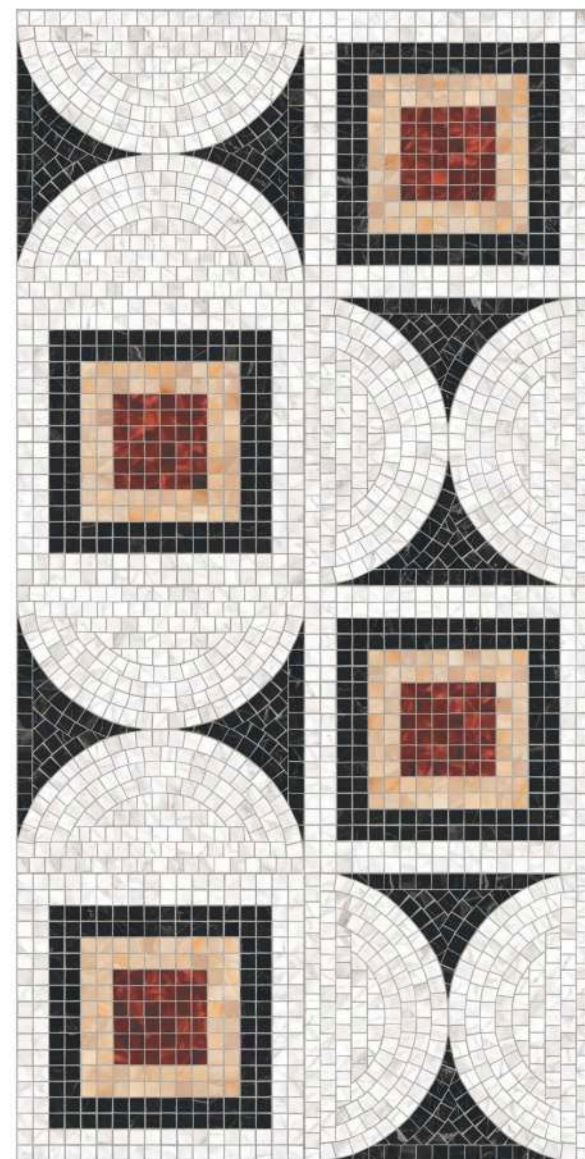

[Double Digital]

[Random 01]