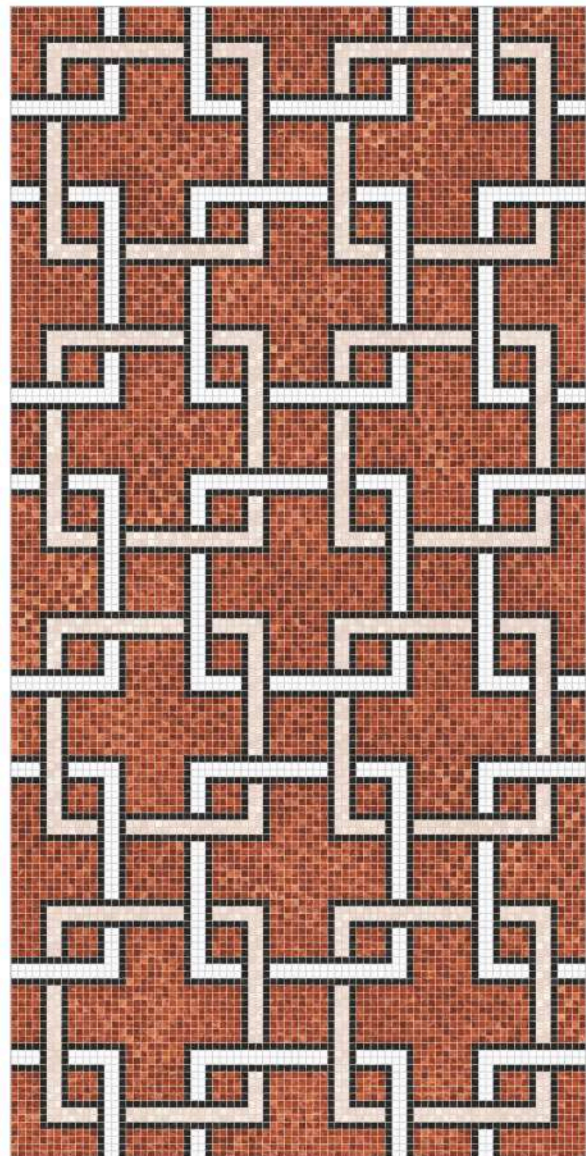

MAX ALLOY ROSE

[Matt Glue]

[Random 01]