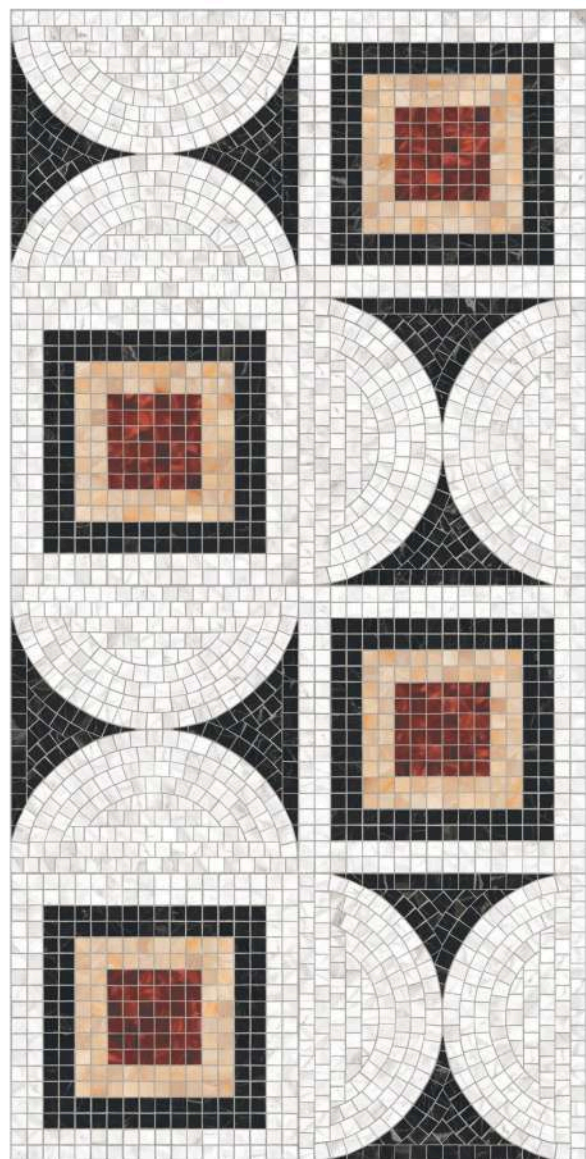

MAX FUSION

This tile is not in D-ART collection but only for illustrative purpose to match