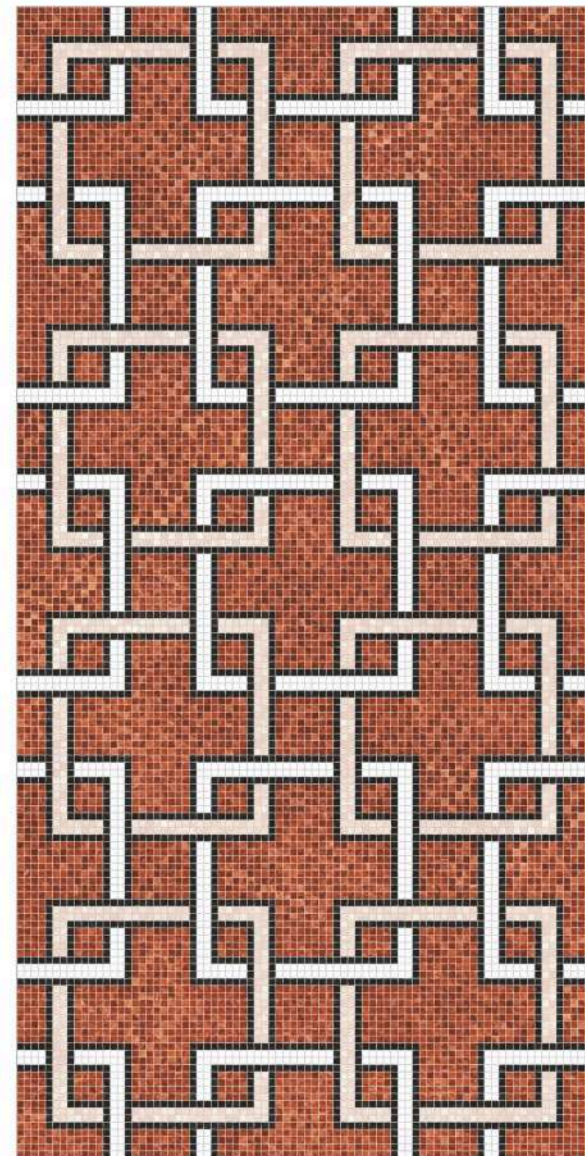

MAX ALLOY ROSE

[Matt Glue]

[Random 01]