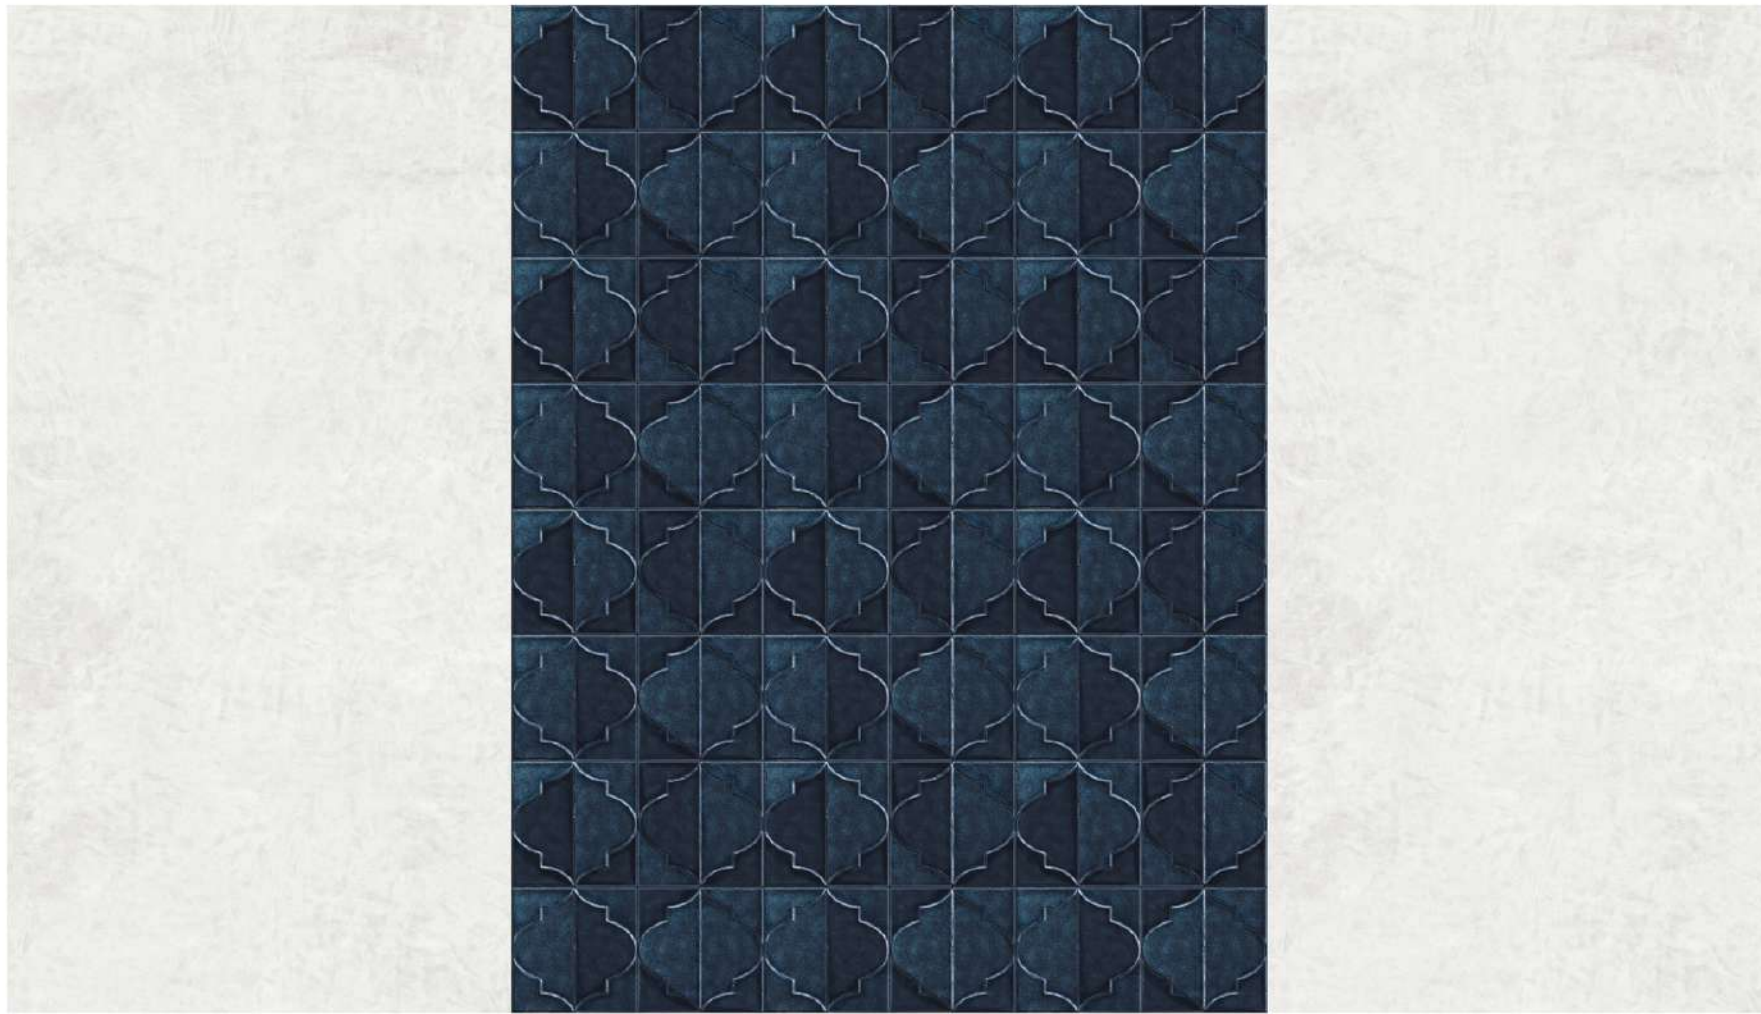

ARABESQUE-402

Size
300x300mm

Finish
Glossy Carving

Random : 01

RUSTON BIANCO

Size
600x1200mm

Finish
Rustic Punch

Random
04

scan for 360° view