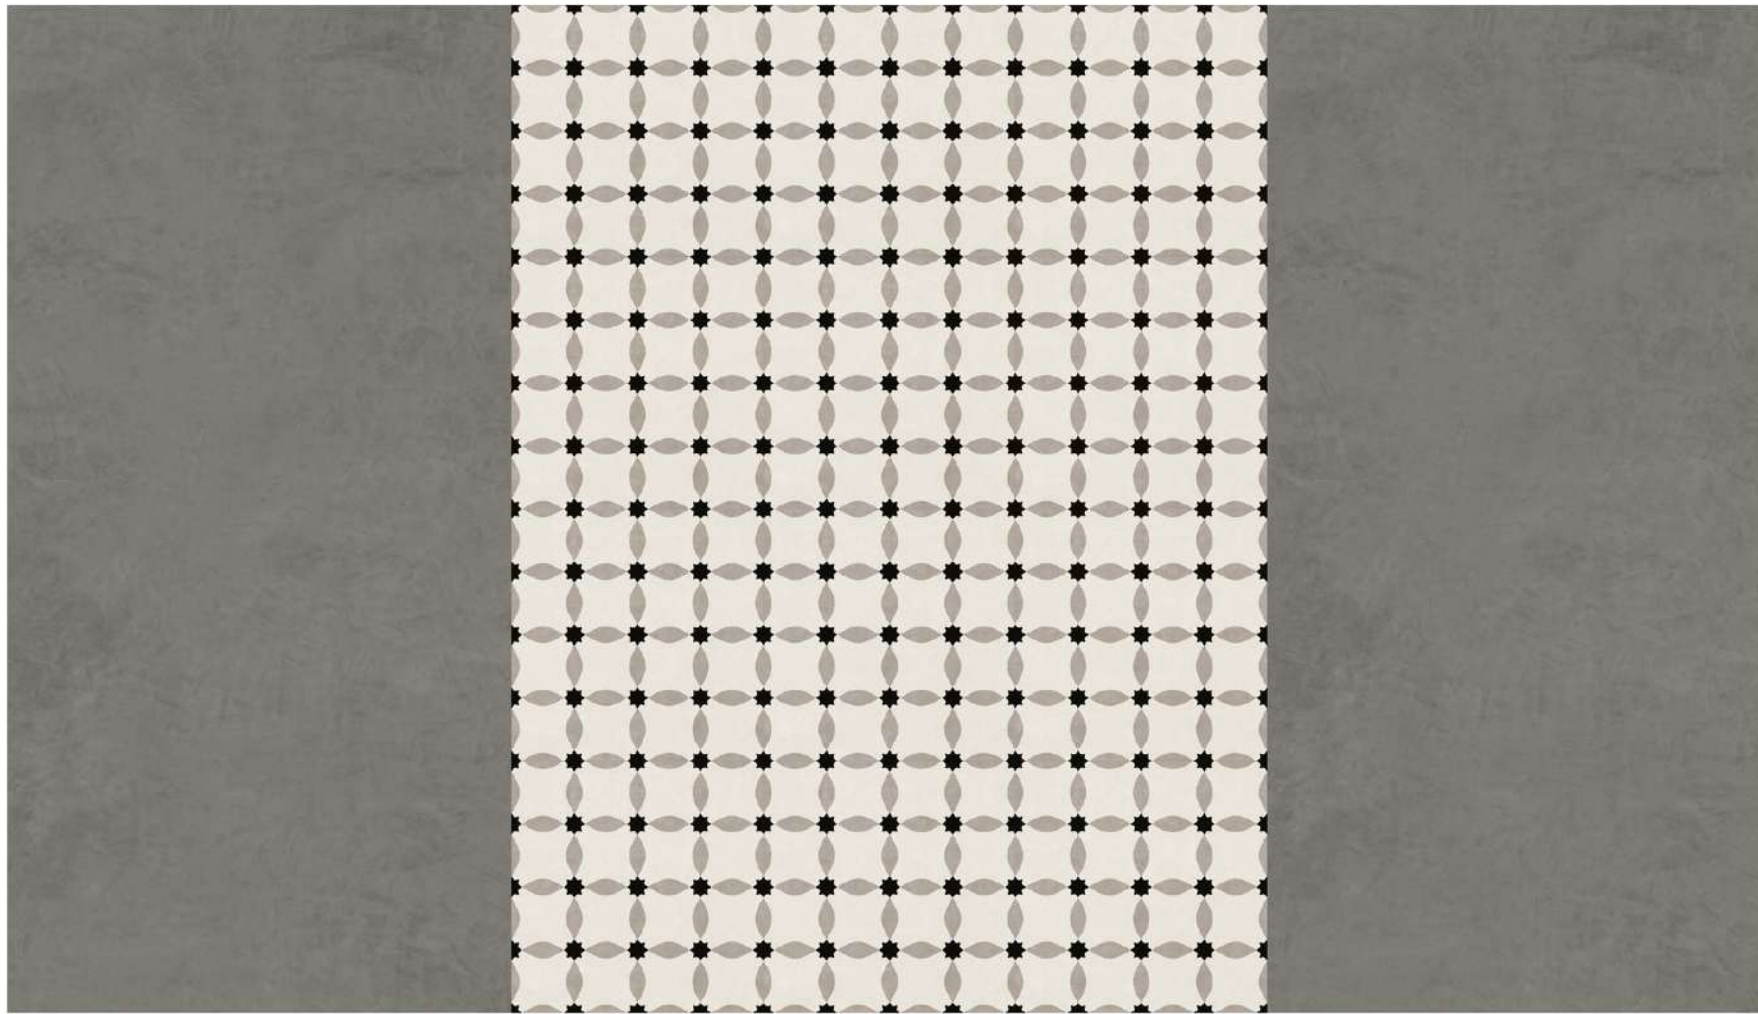

GR 6045

Size
300x300mm

Finish
Granula Matt

Random : 01