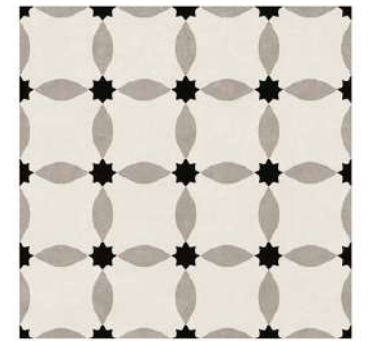

GR 6045

Size
300x300mm

Finish
Granula Matt

Random : 01