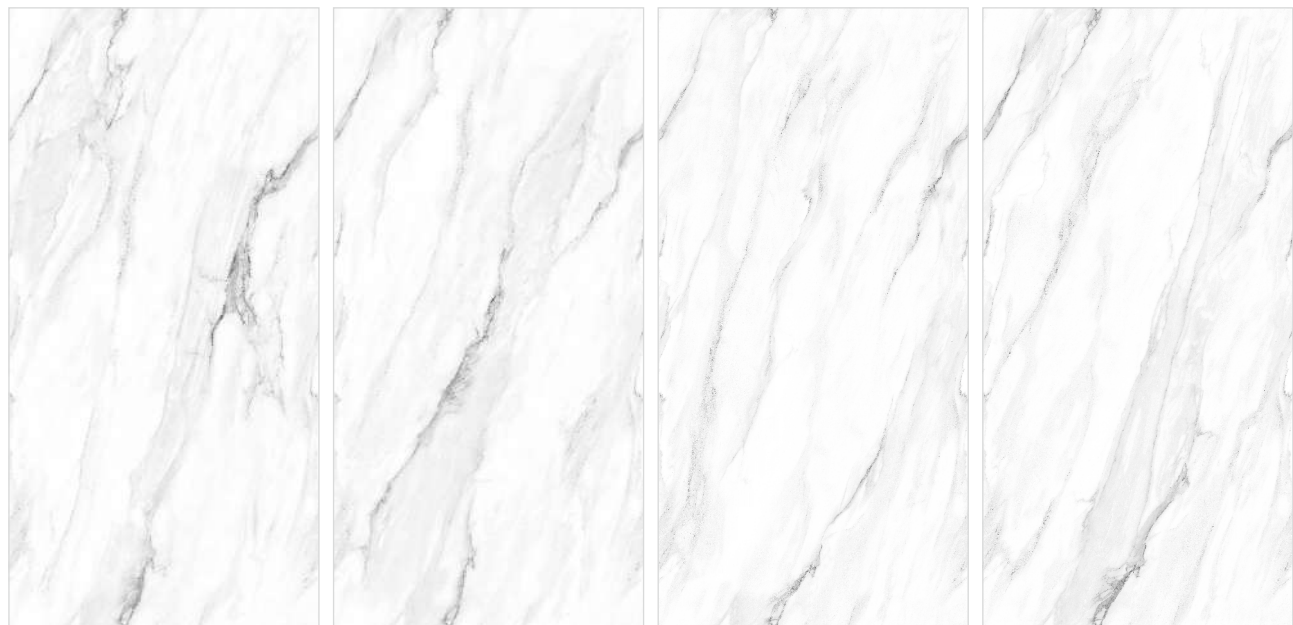

ENDLESS PARIS BIANCO

ENDLESS PARIS MASHROOM

WALL - **ENDLESS SATWARIO WINDS, DECOR**
FLOOR - **SATWARIO WINDS**

SATWARIO WINDS DECOR

SATWARIO WINDS

Prisma
COLLECTIONS

Scan for
Heart virtual
360°

WALL 600x1200mm | FLOOR 600x600mm | **GLOSSY SURFACE** | AVAILABLE RANDOM - 04