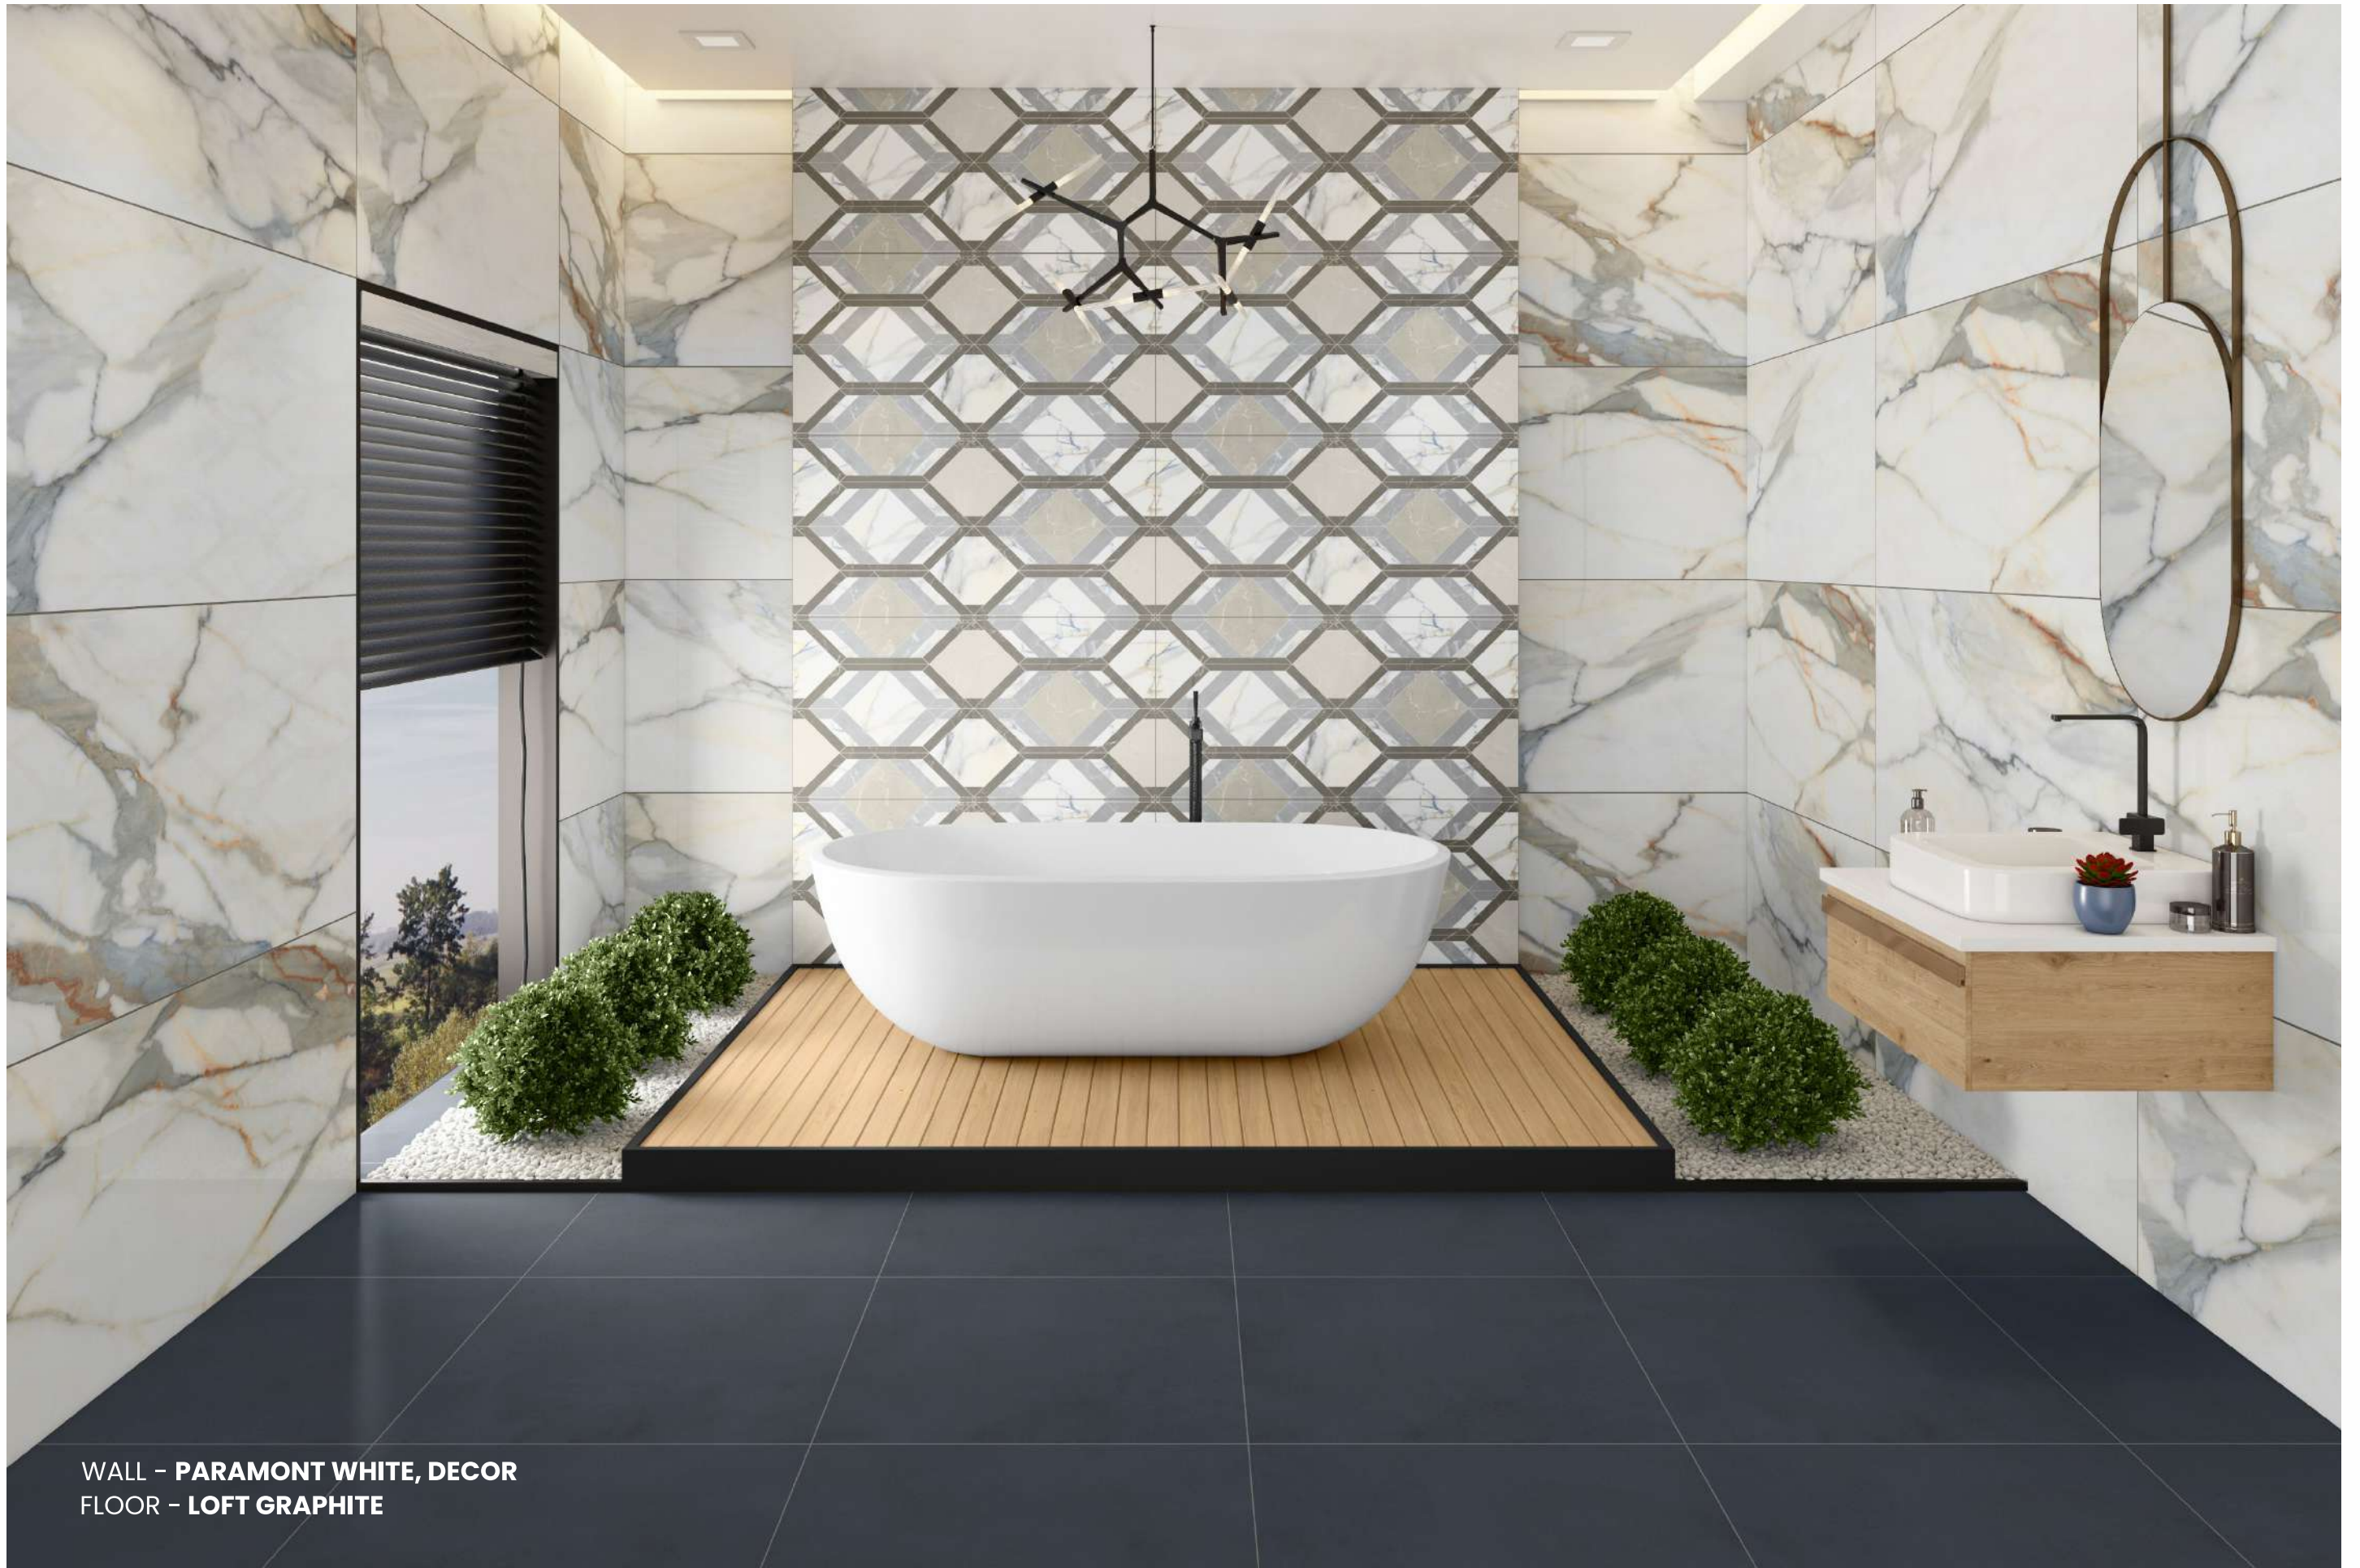

WALL - PARAMONT WHITE, DECOR
FLOOR - LOFT GRAPHITE