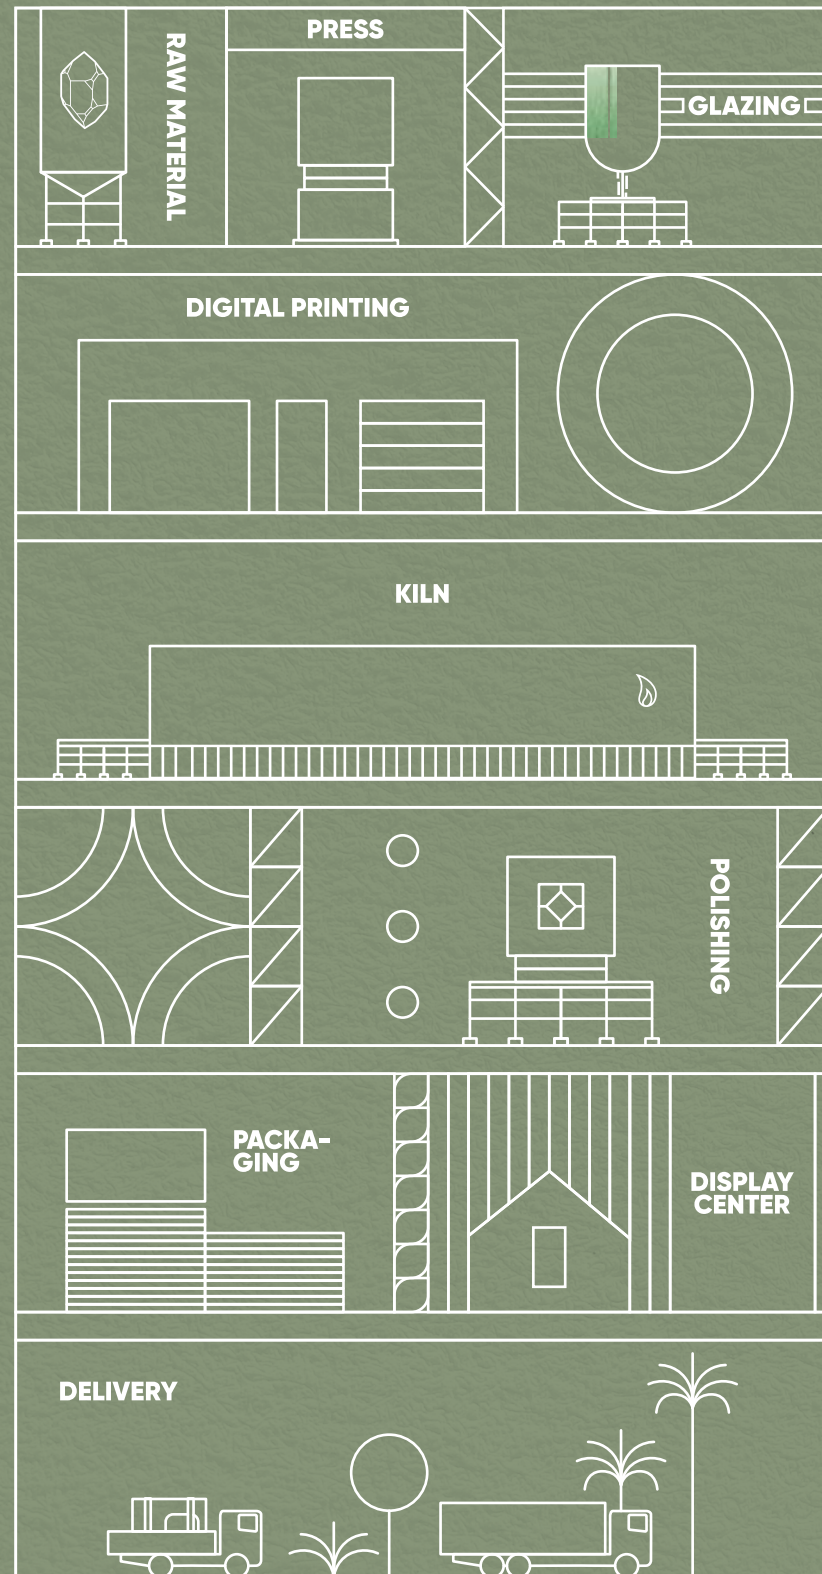

PRODUCTION PROCESS

रहें **SAPNO** से आगे...

LOVE FOR MOTHERLAND

मातृभूमि
का
स्पर्श

"Build your foundation of style and innovation with Spenza Ceramics, where form meets function in perfect harmony. These tiles are designed to provide architects and designers with a versatile canvas to bring their creative visions to life, offering a solid base for architectural masterpieces."