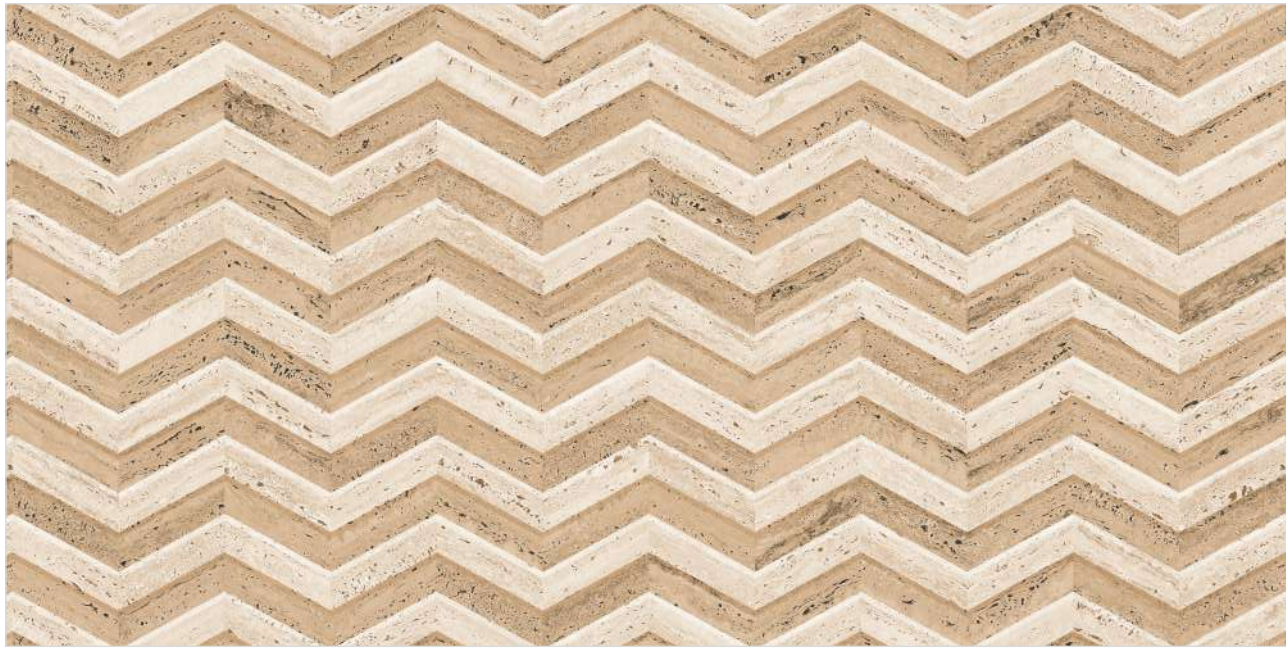

WALL 600x1200mm | FLOOR 600x600mm | **GLOSSY SURFACE** | AVAILABLE RANDOM - 04

SORANTO GREY

WALL - TRAVEN CREMA, DECOR
FLOOR - TRAVEN BEIGE

TRAVEN CREMA DECOR

TRAVEN BEIGE

WALL 600x1200mm | FLOOR 600x1200mm | **GLOSSY SURFACE** | AVAILABLE RANDOM - 03