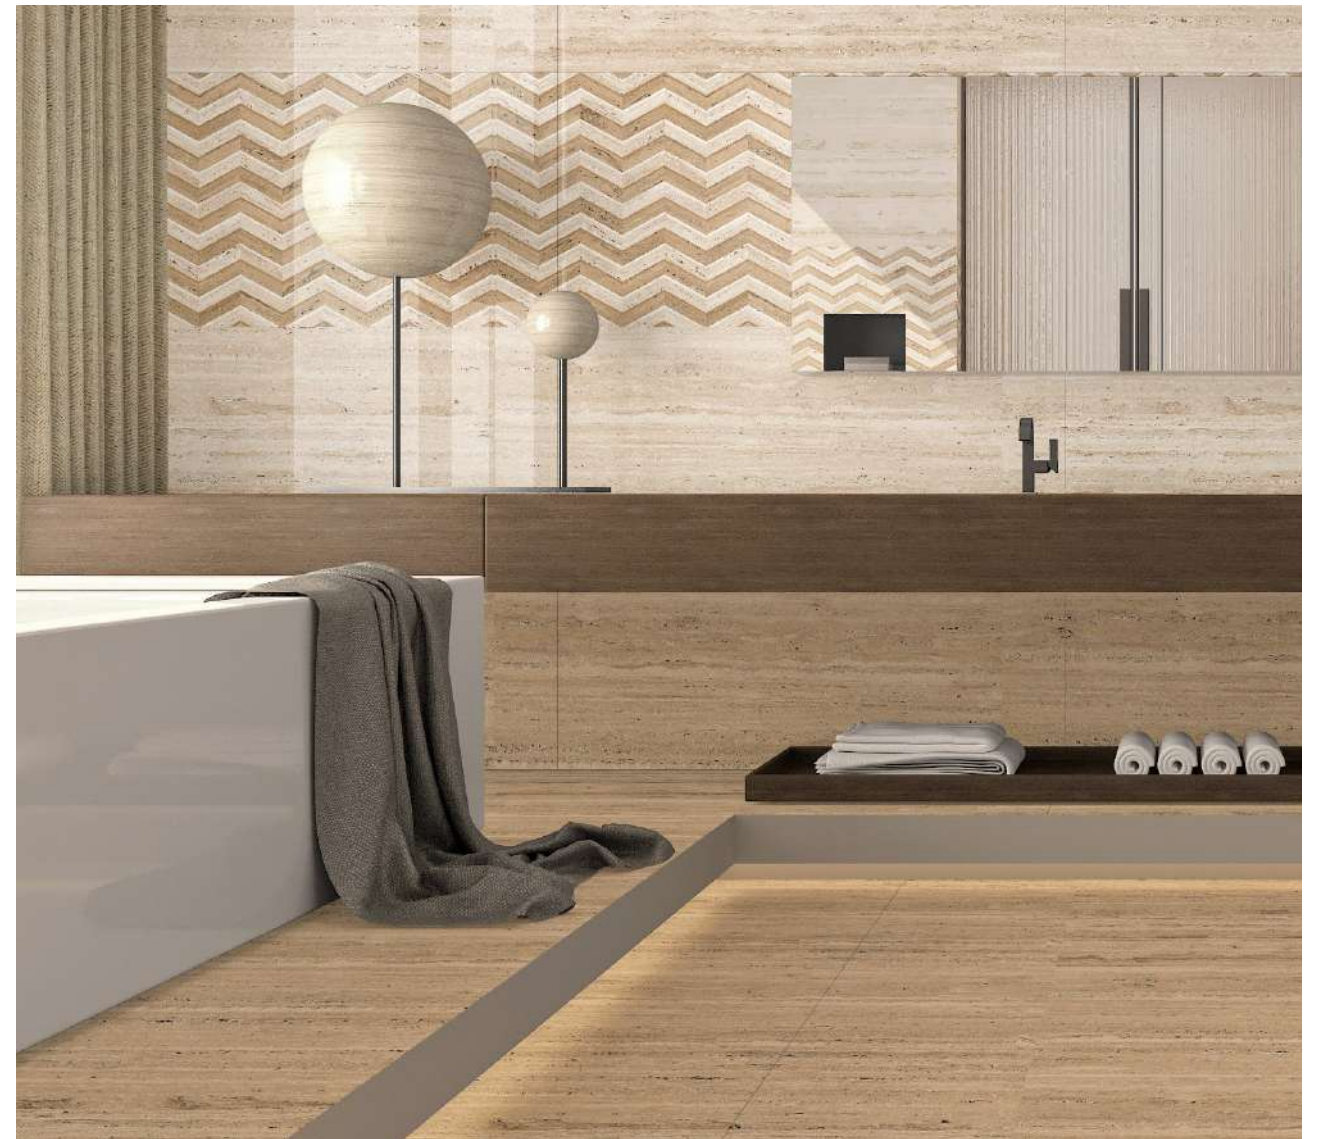

Prisma
COLLECTIONS

Scan for
Heart virtual
360°