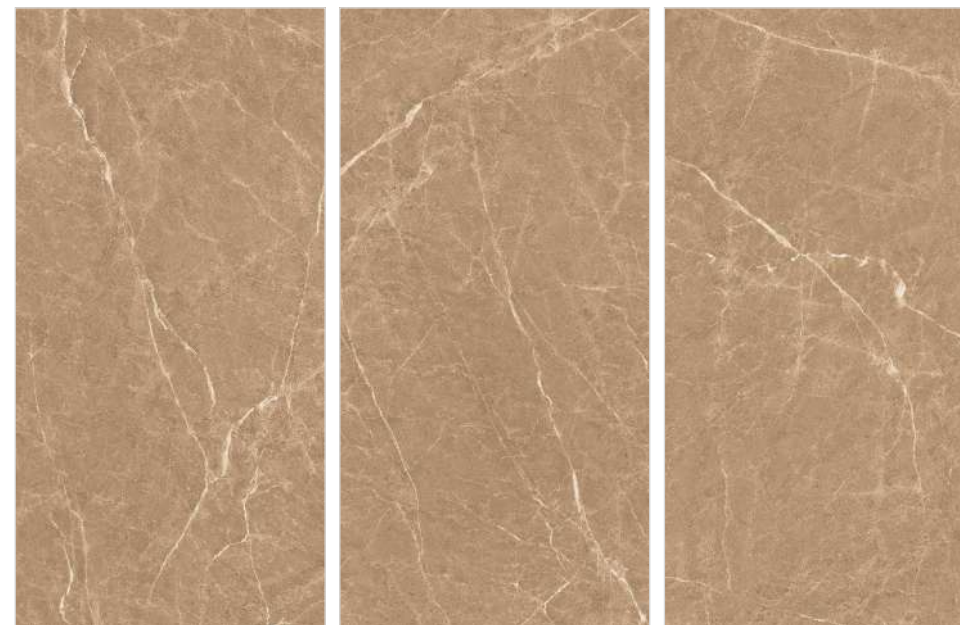

ENDLESS TOPAZ BROWN