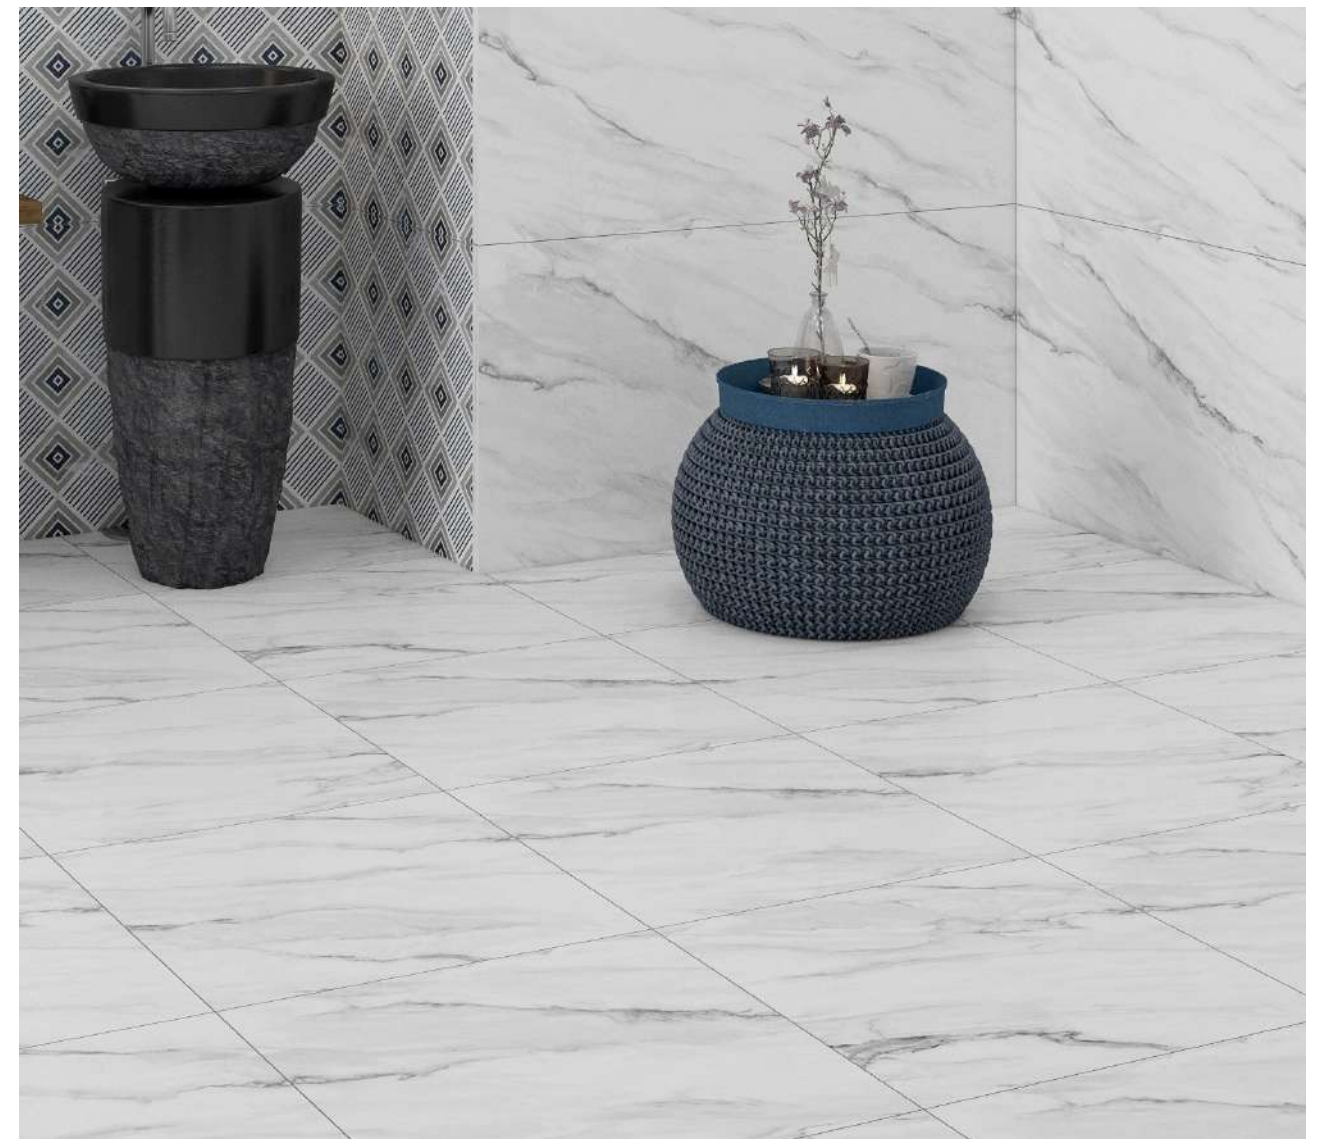

Prisma
COLLECTIONS

Scan for
Heart virtual
360°

WALL 600x1200mm | FLOOR 600x600mm | **GLOSSY SURFACE** | AVAILABLE RANDOM - 04