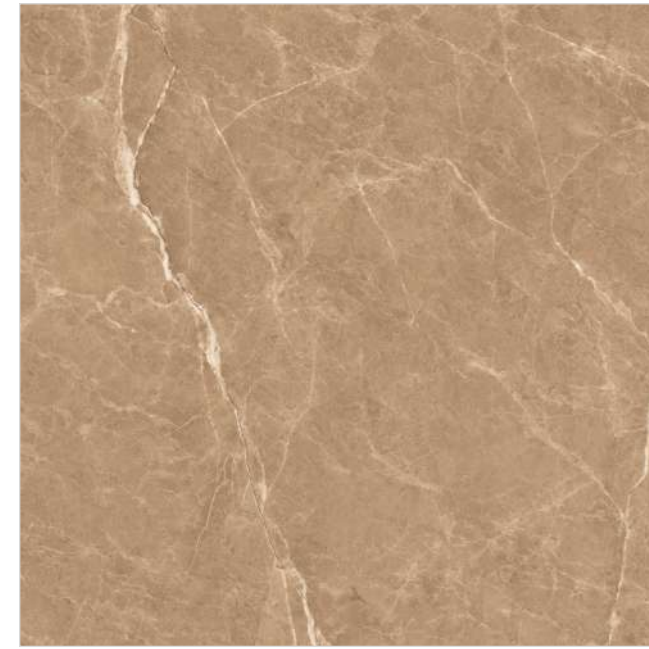

ENDLESS SATWARIO WINDS

WALL - ENDLESS TOPAZ CREMA, DECOR
FLOOR - TOPAZ BROWN

ENDLESS TOPAZ CREMA DECOR

TOPAZ BROWN

Prisma
COLLECTIONS

WALL 600x1200mm | FLOOR 600x600mm | GLOSSY SURFACE | AVAILABLE RANDOM - 04