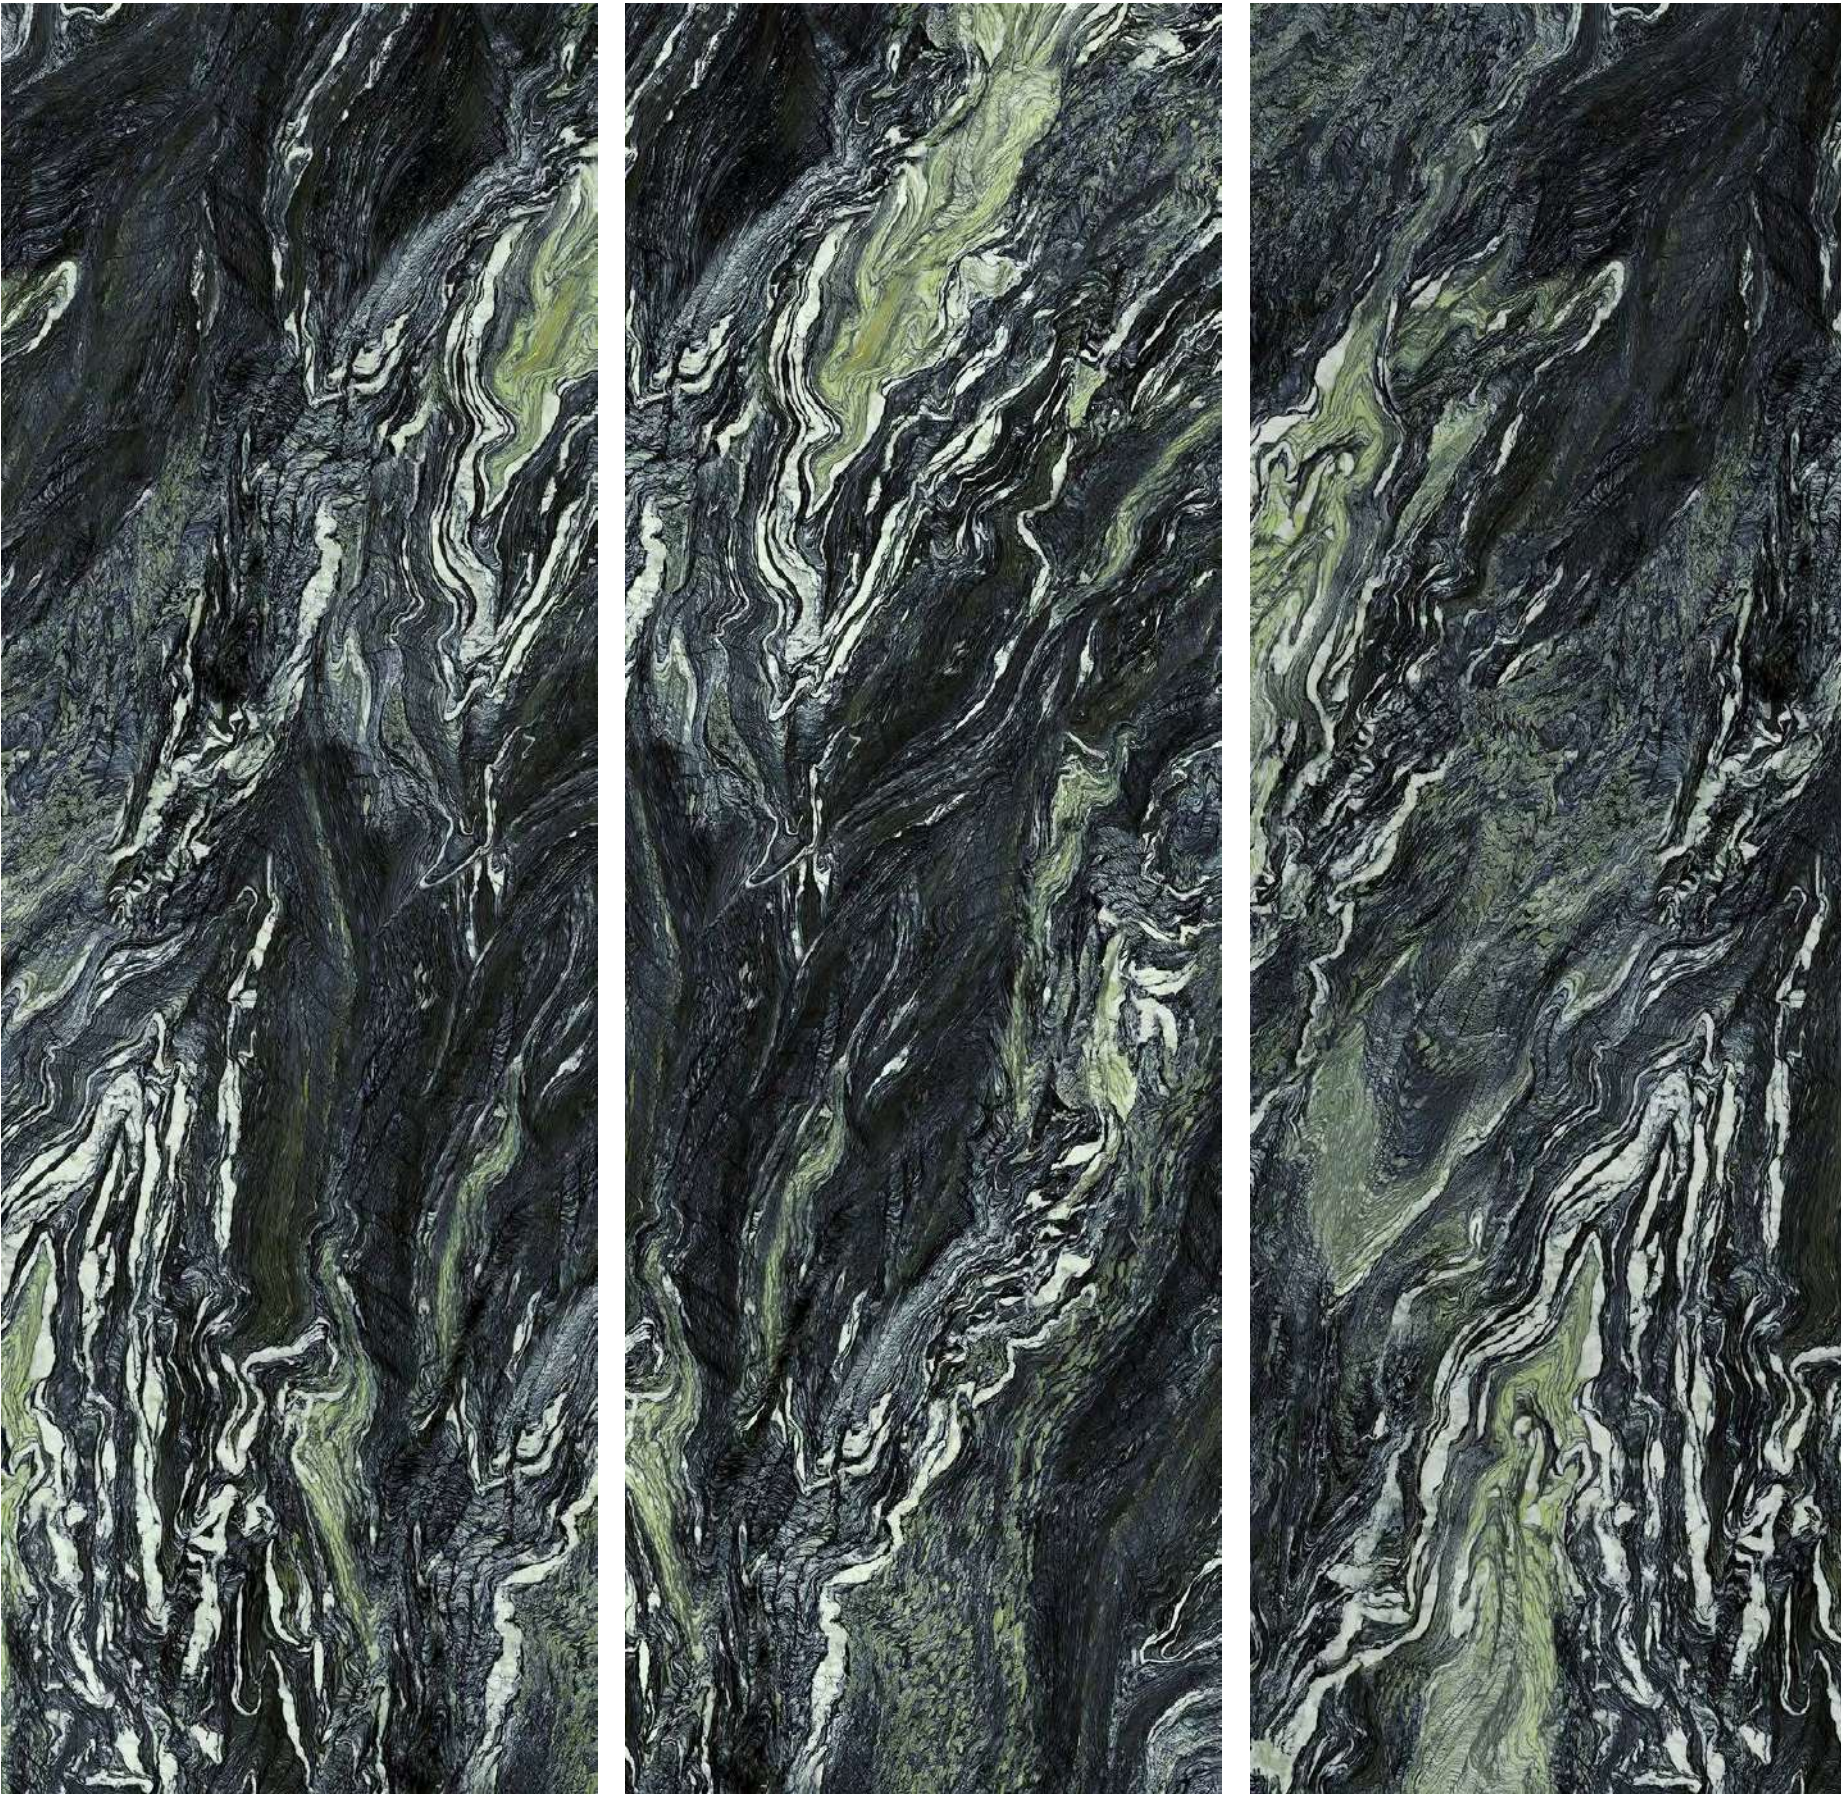

EXPANDS THE POSSIBILITIES OF
CREATION AND DESIGN.

BRAZILIAN GREEN

AVAILABLE SIZE	AVAILABLE FINISH		RANDOM
	EXTRA GLOSS	SPEN GLAZE	
800X2400MM	✓		3
800X3000MM			
800X3200MM			
1200X3200MM