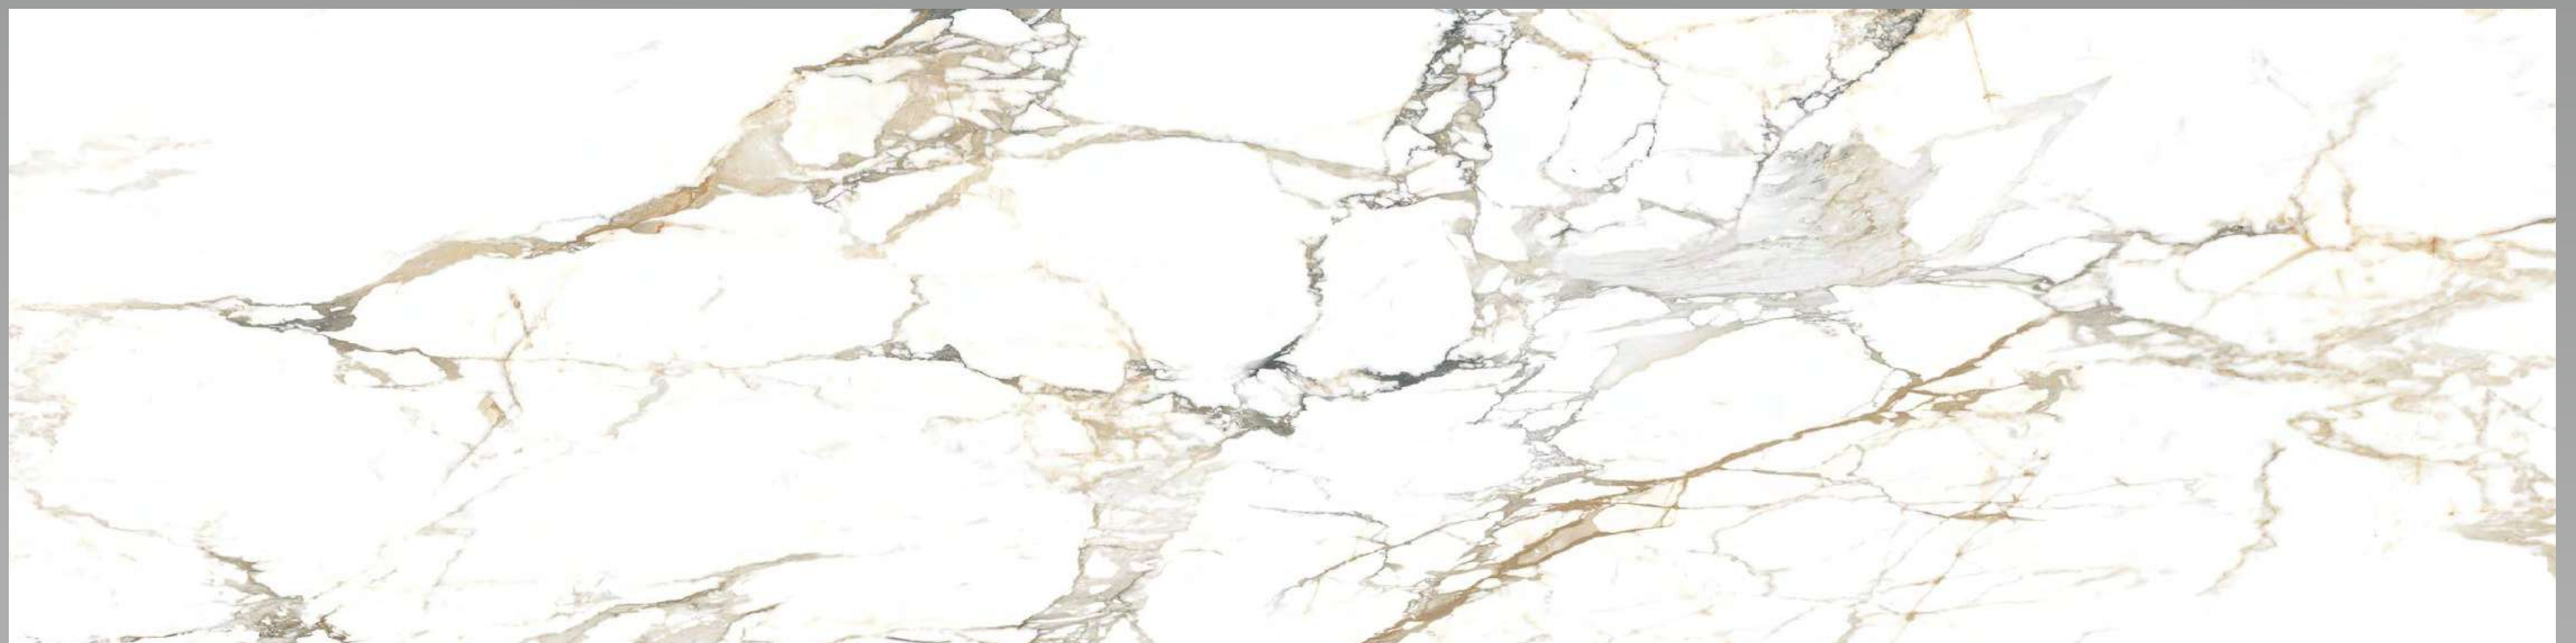

AVAILABLE SIZE	AVAILABLE FINISH		RANDOM
	EXTRA GLOSS	SPEN GLAZE	
800X2400MM			
800X3000MM			
800X3200MM	✓		1
1200X3200MM			

800X
3200MM

WHITE
BODY 15MM

EXTRA
GLOSS