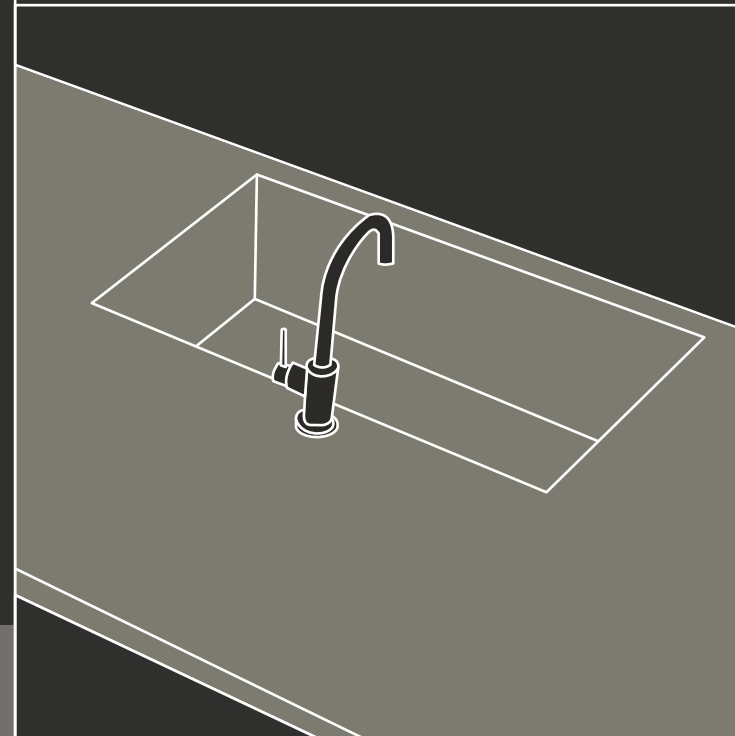

**80X
240
CM**

Features

Lowest maintenance

Antibacterial surface

Water resistant

Impact resistant

Frost resistant

Scratch resistant

Stain resistant

Fire resistant

Heat resistant

Resistant to bending

Application

- | | | | |
|---|-----------------------|---|--------------|
|  | Kitchen countertop |  | Vanity top |
|  | Dining table |  | Wash basin |
|  | Table top |  | Staircase |
|  | Door and window frame |  | Bathtub |
|  | Shelves |  | Floor & Wall |
|  | Shower base | | |